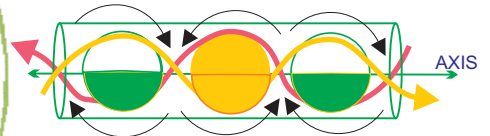

THERE ARE TWO TEMPLATES IN THE RING:

1. 20 POLE GEOCHRONISM
2. 8 POLE TETRA-CUBE IN PHIL 4

**20 RED POLES**

The 20-pole configuration duplicates the Gaia Resonance Field of the planet and figures into the planetary process of "Geochronism" as discussed in Issue 2-81 of "The Source."

NOTE SMALL DISK

**SPINNER SPOKE CODES ALL OTHERS**

**FORMATION IS NAMED "SYTHIA":**  
 "TO CONNECT AND DISPERSE; FORM CONNECTIONS AND THEN DISPERSE ENERGY CREATED THROUGH THOSE CONNECTIONS." (THOTH/MAIA)