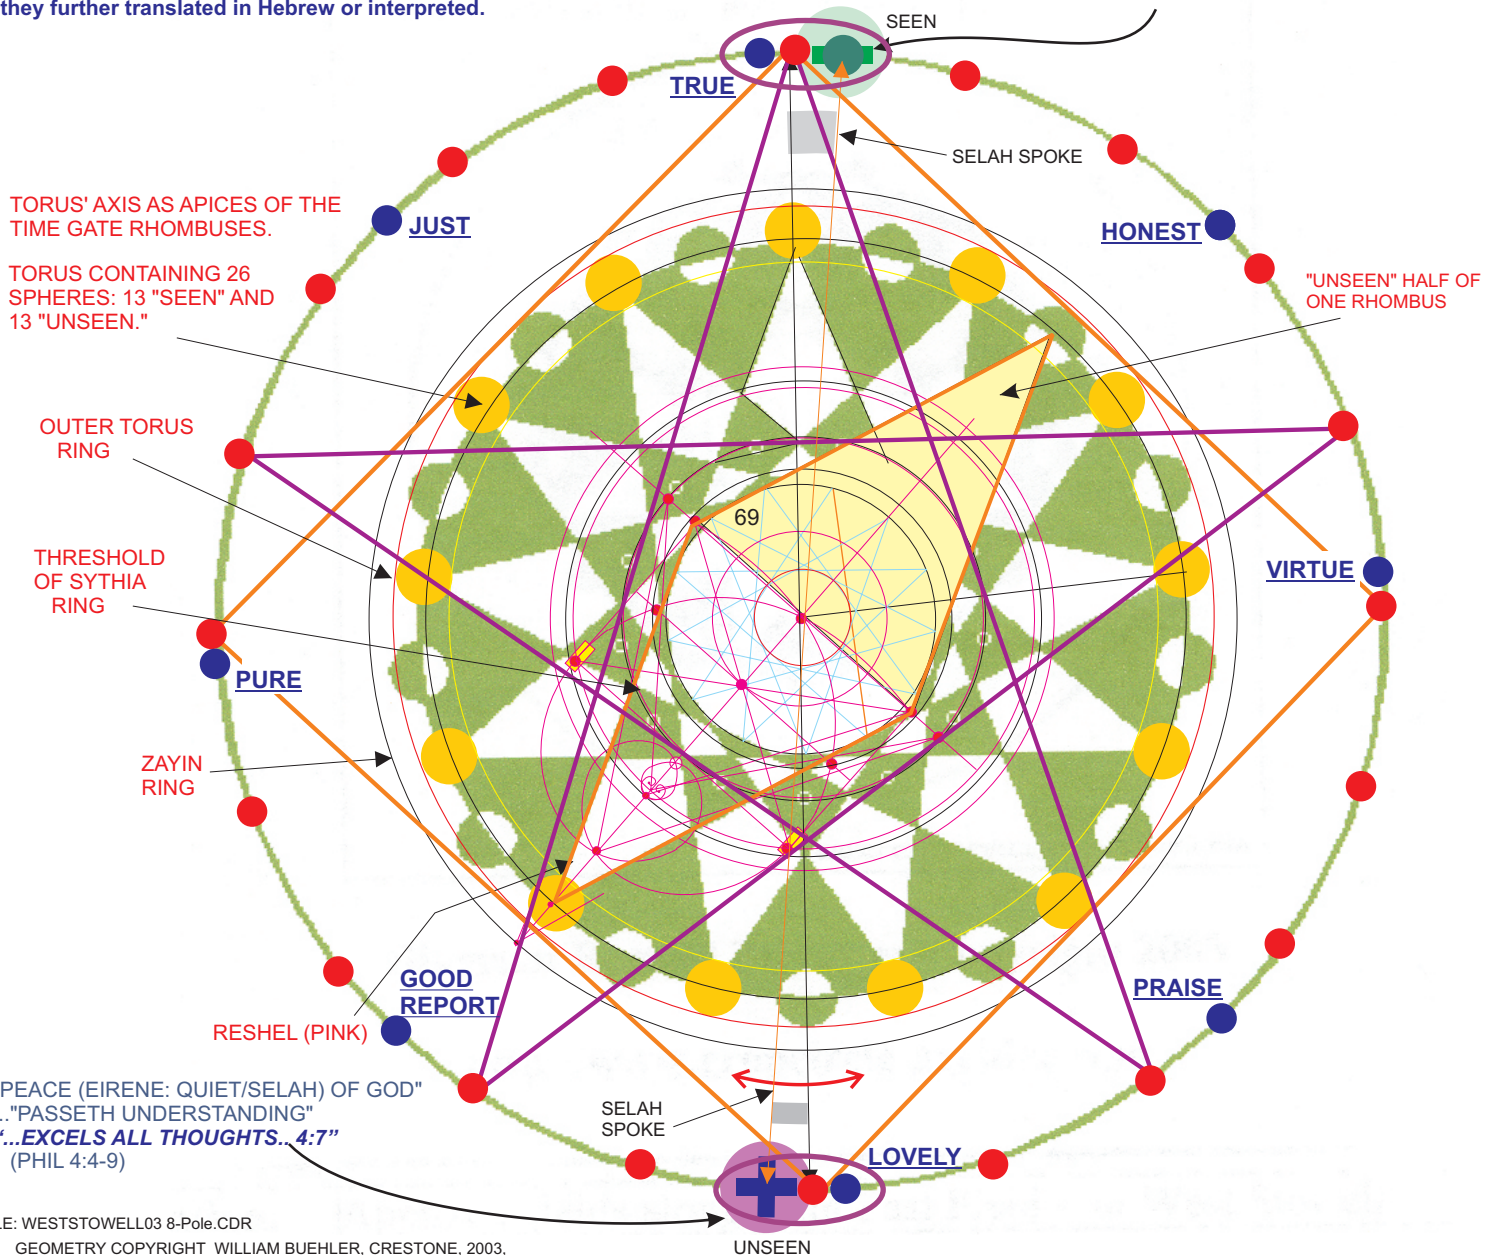

THERE ARE TWO TEMPLATES IN THE RING:

1. 20 POLE GEOCHRONISM
2. 8 POLE TETRA-CUBE IN PHIL 4

**20 RED POLES**

The 20-pole configuration duplicates the Gaia Resonance Field of the planet and figures into the planetary process of "Geochronism" as discussed in Issue 2-81 of "The Source."

NOTE SMALL DISK

**SPINNER SPOKE CODES ALL OTHERS**

**FORMATION IS NAMED "SYTHIA":**  
 "TO CONNECT AND DISPERSE; FORM CONNECTIONS AND THEN DISPERSE ENERGY CREATED THROUGH THOSE CONNECTIONS." (THOTH/MAIA)

TORUS SECTION, COUNTER-ROTATING SPHERES

WEST STOWELL 20 AUG 2003

"GOD OF PEACE (EIRENE: QUIET/SELAH)"  
 (PHIL 4:4-9)

"...THINGS LEARNED, ACCEPTED, HEARD, SAW...4:9"

FILE: WESTSTOWELL03 8-Pole.CDR

GEOMETRY COPYRIGHT WILLIAM BUEHLER, CRESTONE, 2003,

(GREEN TEMPLATE: FROM RECONSTRUCTION OF THE 2003 WEST STOWELL FORMATION BY ZEF DAMEN)

"Crop Circle photos and reports courtesy The Crop Circle Connector ([cropcircleconnector.com](http://cropcircleconnector.com))"