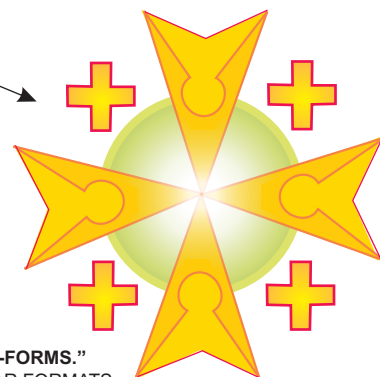

CROSS VARIANT FACTORS

- RED CHANGED TO RUBY
- WHITE SHOWN IN CENTER
- RESONANT WITH 1ST NEW-EARTH-GRID ON PLANET,
- GOLD CORRELATES WITH "HELIO-MAR" (ALL STARS); GREEN WITH "EMERALD MAR" (ALL WORLDS) AND NEW EARTH.
- RESHEL BASED (METATRONIC SYSTEM OF 24 "BREASTPLATES." TEMPLAR SKILLS.)
- RED AND WHITE "ROADS" CONSIDERED.
- FORMAT: "TEMPLE VAULT"...ALL TEMPLES. RESHEL SYSTEM: ZAYIN (SION) POLES CENTERED.

THE 2 KNIGHTS FORM A THIRD: "SYNERGISM": (1+1=3)... ALSO AS A "CENTAUR": THE HOOVES CREATE PERCUSSION "WAVE-FORMS."
THOTH/MAIA INTERPRETS THE 4 "RIVERS" IN EDEN RELATIVE TO THE HUMAN (THESE ARE USED AS RESONANT WITH TEMPLAR FORMATS.

- (1) OPENS THE GATE TO THE KINGDOM, IE TO THE THE MESSIANIC GRID. HEART TO HEAD.
- (2) THE RING-PASS-NOT WHICH PROTECTS AND FILTERS ENERGIES THROUGH INTO THE WHOLE SYSTEM. NAVEL TO RIBS.
- (3) THE SHAMIR PATH AKIN TO THE LIGHTNING STRIKE DOWN THE SEPHIROTH/TREE OF LIFE. IT IGNITES THE SPARK OF GENERATION. ACROSS CHEST LEFT TO RIGHT.
- (4) THE VOID - A NUTRA-ZONE TO BALANCE THE WHOLE. FEET TO HEAD.

(THERE ARE MANY OTHER "4-SYSTEMS" THAT CAN ALSO FORM SYNERGIC UNITIES.)

The Iki-Nubai "expanded" Reshel forms a penta-spear on the basic form's THRESHOLDS OF SYTHIA. "This provides expansion and contraction of forms to Infinity from one basic form. It defines universal realities in discreet units, that is, it creates particle associations with atomic* wave forms. This is the mechanics for creating matter from pure energy, which is explicit in the formation of DNA. This new New-Earth grid-matrix forms the "Pyramid's Radius." It is the FIRST "New-Earth" grid on the Planet!"

"IKI-NUBAI" RESHEL CROP FORMATION
...MAJOR RESHEL EXPANSION IN 2013.