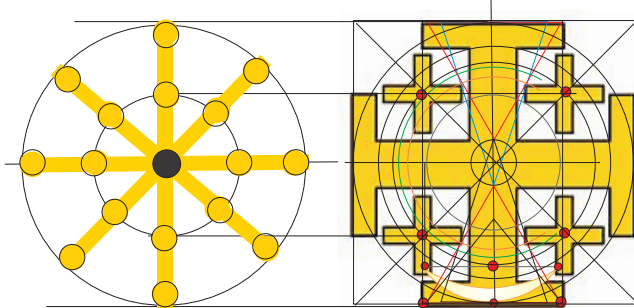

A FEW TEMPLAR SYMBOLS (PERSONAL INTERPRETATIONS)

Templar Battle Flag

Mi'kmaq flag

THE CRESCENT AND MOON IS USED BY ISLAM BUT IS THE SYMBOL OF THE RESHEL METATRONIC BREASTPLATE FROM EARLIEST HISTORY. THE CRESCENT IS THE CUP OR GRAIL IN THE GEOMETRY WHILE THE PENTA-STAR IS THE GEOMETRY AT THE APEX OF THE GREAT PYRAMID.
 TEMPLAR HENRY SINCLAIR ESTABLISHED A BASE IN NOVA SCOTIA IN 1398 CE, INSTALLING CONTINENTAL EARTH GRIDS. FORMED GOOD RELATIONS WITH THE MI'KMAQ NATIVES.

THE SKULL IS A SYMBOL OF THE DECAPITATED HEAD OR "CHIEF HEAD-STONE" (RESH IN THE RESHEL SYSTEM) THE RESH POLE LOADS ALL PROGRAMS FROM DIVINE-SOURCE; CREATES THE GRAIL LOADED WITH ALL THE INFORMATION. THE CROSSED THIGH BONES FORM AN "X-CROSS" WHICH COLLECTS INFORMATION THEN PASSED INTO THE "+" CROSS FOR ACTUALIZATION AND FUNCTION. THE "THIGH" HAS SEVERAL APPLICATIONS IN SCRIPTURE HOWEVER WE FIND THAT ANY ARKS BEING FORMED OUTSIDE OF THOSE ARKS IN THE HUMAN LIGHT BODIES, ARE FORMED ACROSS THE THIGHS.

BLACK FIELD AS THE SELAH-FOUNDATION OF LIGHT UNIVERSES

RED-ROAD (ORITRONIC)
 WHITE ROAD (METATRONIC)

RESHEL GEOMETRIC FORMATS

TWO KNIGHTS and HORSE: SYNERGY.

(ASSUME THIS HORSE IS WHITE:)

POLARITY CORRESPONDENCES: