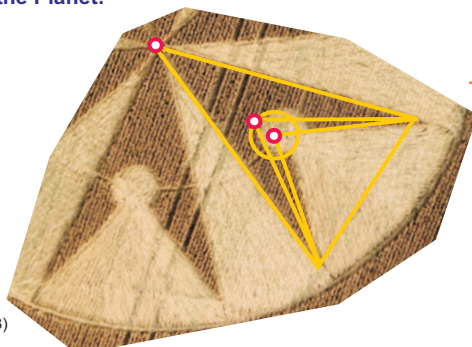

TEMPLAR MALTESE CROSS (VARIANT)

THE IKI-NUBAI FORMATION HAS 3 TEMPLE-VAULT FORMS, EACH REPRESENTING ALL TEMPLE FORMS. WHEN IT'S CENTER IS PULLED UP, FORMING A "TENT" SPINNER, IT IS A HYPER-SPACE SYSTEM TOO POWERFUL FOR A GROUP TO DIRECTLY MERGE WITH HOWEVER INNERPLANE MENTORS CAN USE THE GROUP IN IT UNDER CLOSE SUPERVISION.