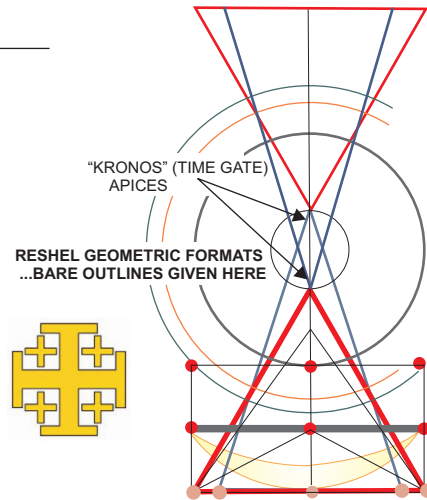

A FEW TEMPLAR SYMBOLS (PERSONAL INTERPRETATIONS)

Templar Battle Flag

Mi'kmaq flag

THE CRESCENT AND MOON IS USED BY ISLAM BUT IS THE SYMBOL OF THE RESHEL METATRONIC BREASTPLATE FROM EARLIEST HISTORY. THE CRESCENT IS THE CUP OR GRAIL IN THE GEOMETRY WHILE THE PENTA-STAR IS THE GEOMETRY AT THE APEX OF THE GREAT PYRAMID.
 TEMPLAR HENRY SINCLAIR ESTABLISHED A BASE IN NOVA SCOTIA IN 1398 CE, INSTALLING CONTINENTAL EARTH GRIDS. FORMED GOOD RELATIONS WITH THE MI'KMAQ NATIVES.

THE SKULL IS A SYMBOL OF THE DECAPITATED HEAD OR "CHIEF HEAD-STONE" (RESH IN THE RESHEL SYSTEM) THE RESH POLE LOADS ALL PROGRAMS FROM DIVINE-SOURCE; CREATES THE GRAIL LOADED WITH ALL THE INFORMATION. THE CROSSED THIGH BONES FORM AN "X-CROSS" WHICH COLLECTS INFORMATION THEN PASSED INTO THE "+" CROSS FOR ACTUALIZATION AND FUNCTION. THE "THIGH" HAS SEVERAL APPLICATIONS IN SCRIPTURE HOWEVER WE FIND THAT ANY ARKS BEING FORMED OUTSIDE OF THOSE ARKS IN THE HUMAN LIGHT BODIES, ARE FORMED ACROSS THE THIGHS.

ON A BLACK BACKGROUND THE BLACK IS THE DIVINE FOUNDATIONAL "REST, SILENCE, VOID" BASIC TO CREATIONAL PROCESS LOADING THROUGH THE SKULL OR "RESH" POLES.

"PYRA-RADICAL GATE" (CONE-CUBIC PYRAMID... STAR-TETRAHEDRON)
 RESONANT HARMONIC WITH THE "FLASHING UNIVERSE" ALL UNIVERSES GATE THROUGH THE FLASH-CENTER.

BLACK FIELD AS THE SELAH-FOUNDATION OF LIGHT UNIVERSES

RED-ROAD (ORITRONIC)
 WHITE ROAD (METATRONIC)

RESHEL GEOMETRIC FORMATS

TWO KNIGHTS and HORSE: SYNERGY.

(ASSUME THIS HORSE IS WHITE:)

POLARITY CORRESPONDENCES: