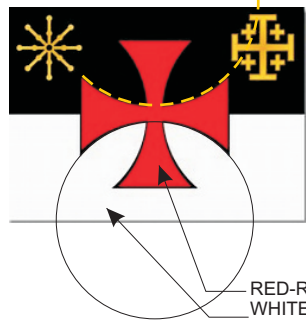

A FEW TEMPLAR SYMBOLS (PERSONAL INTERPRETATIONS)

Templar Battle Flag

Mi'kmaq flag

THE CRESCENT AND MOON IS USED BY ISLAM BUT IS THE SYMBOL OF THE RESHEL METATRONIC BREASTPLATE FROM EARLIEST HISTORY. THE CRESCENT IS THE CUP OR GRAIL IN THE GEOMETRY WHILE THE PENTA-STAR IS THE GEOMETRY AT THE APEX OF THE GREAT PYRAMID.
 TEMPLAR HENRY SINCLAIR ESTABLISHED A BASE IN NOVA SCOTIA IN 1398 CE, INSTALLING CONTINENTAL EARTH GRIDS. FORMED GOOD RELATIONS WITH THE MI'KMAQ NATIVES.

THE SKULL IS A SYMBOL OF THE DECAPITATED HEAD OR "CHIEF HEAD-STONE" (RESH IN THE RESHEL SYSTEM) THE RESH POLE LOADS ALL PROGRAMS FROM DIVINE-SOURCE; CREATES THE GRAIL LOADED WITH ALL THE INFORMATION. THE CROSSED THIGH BONES FORM AN "X-CROSS" WHICH COLLECTS INFORMATION THEN PASSED INTO THE "+" CROSS FOR ACTUALIZATION AND FUNCTION. THE "THIGH" HAS SEVERAL APPLICATIONS IN SCRIPTURE HOWEVER WE FIND THAT ANY ARKS BEING FORMED OUTSIDE OF THOSE ARKS IN THE HUMAN LIGHT BODIES, ARE FORMED ACROSS THE THIGHS.

ON A BLACK BACKGROUND THE BLACK IS THE DIVINE FOUNDATIONAL "REST, SILENCE, VOID" BASIC TO CREATIONAL PROCESS LOADING THROUGH THE SKULL OR "RESH" POLES.

"PYRA-RADICAL GATE" (CONE-CUBIC PYRAMID... STAR-TETRAHEDRON)
 RESONANT HARMONIC WITH THE "FLASHING UNIVERSE" ALL UNIVERSES GATE THROUGH THE FLASH-CENTER.

BLACK FIELD AS THE SELAH-FOUNDATION OF LIGHT UNIVERSES

RED-ROAD (ORITRONIC)
 WHITE ROAD (METATRONIC)

RESHEL GEOMETRIC FORMATS

TWO KNIGHTS and HORSE: SYNERGY.

(ASSUME THIS HORSE IS WHITE:)

POLARITY CORRESPONDENCES: