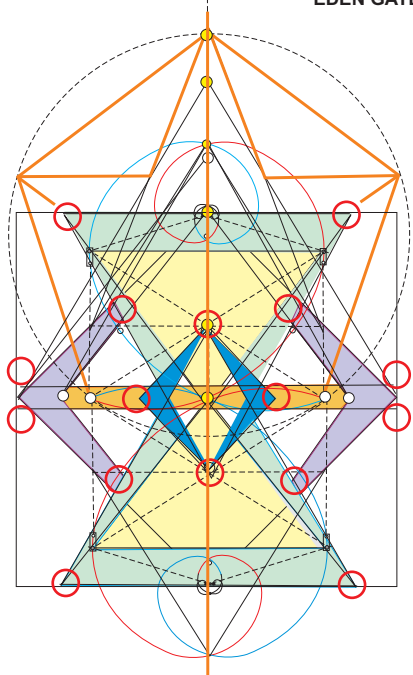

HAND CHAKRAS ARE CODED WITH THE STAR TETRAHEDRON SPHERES. INTENTIONALLY LOAD "ANY NEEDED" PROGRAMS.

EITHER HAND CAN BE USED FOR EITHER THE TRIANGLES OR CORE BAR.

AJNA, PRIMARY DIVINE INPUT, WITH SHAMBALA GATE ABOVE IT.

NOW FORMING THE AERIOPIX: ONE HAND WILL START THE COUNT AT THE SHOULDER. MOVING THE ONE HAND ACROSS THE CHEST, COUNT THE BREATHS AND MOVE THE HAND WITH EACH BREATH. (STARTING ABOVE AND MOVING DOWN) REVERSE DIRECTION ON EACH (NEXT) LINE DOWN. THE OTHER HAND MOVES BACK AND FORTH ACROSS THE SOLAR PLEXUS. WHEN THE UPPER SYSTEM IS COMPLETED, DO THE LOWER ONE IN THE SAME WAY, FROM THE BOTTOM TO THE CENTER.

GLYPH FOR THE LETTER "TOH" IN THE "ALPHABET OF THE ARC" OF 24 LETTERS EACH A BREASTPLATE OF METATRON (HIGHEST ARCHANGEL). BELIEVED TO BE THE ORIGINAL GLYPH FOR LETTER "SHIYN."

THOTH USES HIS TRIDENT IN THE EDEN GATE

AERIOPIX RESHEL GEOMETRY FORM THE ISIS-EYE

TWO FULL RESHEL SYSTEMS FORM THE AERIOPIX

File: SystemsSelfAeriopax02.cdr/pdf copyright © 2013, William Buehler

"Crop Circle photos and reports courtesy The Crop Circle Connector (cropcircleconnector.com)"