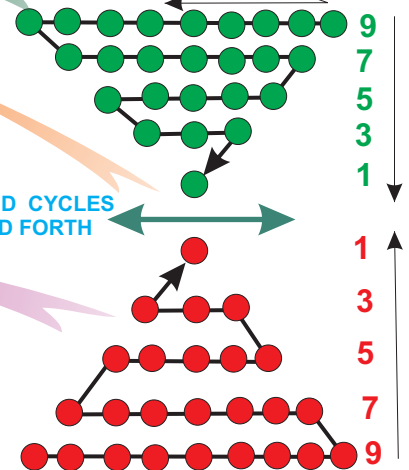

GLYPH FOR THE LETTER "TOH" IN THE "ALPHABET OF THE ARC" OF 24 LETTERS EACH A BREASTPLATE OF METATRON (HIGHEST ARCHANGEL). BELIEVED TO BE THE ORIGINAL GLYPH FOR LETTER "SHIYN."

THOTH USES HIS TRIDENT IN THE EDEN GATE

AERIOPIX RESHEL GEOMETRY FORM THE ISIS-EYE

TWO FULL RESHEL SYSTEMS FORM THE AERIOPIX

File: SystemsSelfAeriopax02.cdr/pdf copyright © 2013, William Buehler

"Crop Circle photos and reports courtesy The Crop Circle Connector (cropcircleconnector.com)"

BASIC PROCESS (IN RED)

ONE HAND MOVES WITH EACH BREATH, TO THE NEXT POINT. STARTING ABOVE AND WORKING ACROSS AND DOWN.

CORE ACCELERATION BAR (ONE HAND MOVES IN THIS BAR)

2ND HAND CYCLES BACK AND FORTH

EARTH KUNDALINI

EARTH CHAKRA (NAME?) BALANCING THE ESSENTIAL MATRIX OVER THE CROWN.

The AERIOPIX'S poles create the **ZENXII** ie, 6 specific states of being:

RUUTHI: elemental, systemic, functional, sentient.

JAEQBHIM: connective, options/choices, communicative, path to connecting to the macrocosm.