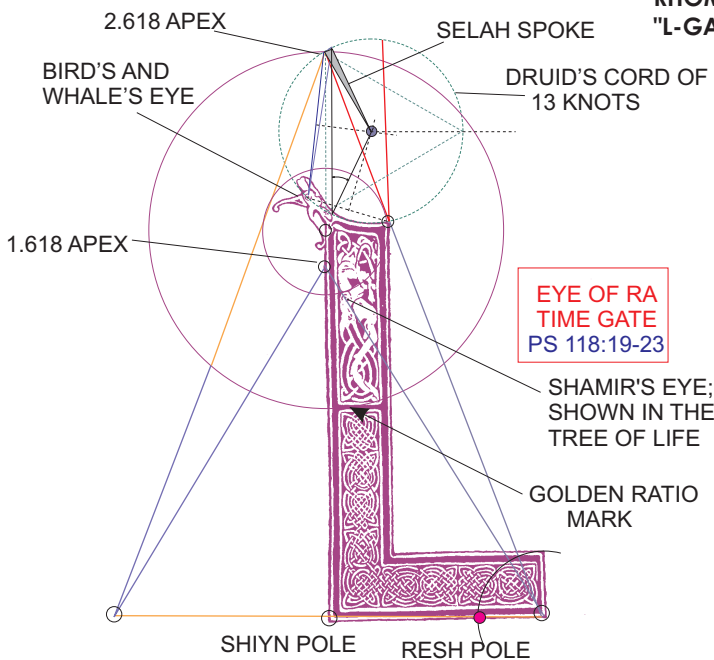

REMINDERS FOR GROUP MEMBERS:

NOT TO USE TO TRANSPORT OBJECTS!

THE EYE-OR-RA IS THE 'LIVING' PART OF THE RESHEL SYSTEM AND IS ITSELF A METATRONIC BREASTPLATE.

Hebrew letter "Gamel, #3": original letter-glyph

EYE OF RA: GOLDEN RATIO RHOMBUSES: 1.618 AND 2.618 "L-GATE; TIME GATE:"

EYE OF RA TIME GATE PS 118:19-23

ILLUMINED "L" FROM LINDISFARNE GOSPELS: "L-GATE" SHOWING THE PRIMARY CONSTRUCTION LINES AND SACRED CHORDS. THE 9-FOLD CELTIC KNOT SPELLS "BAD-BA" OR "CHIEF GATE" IN HEBREW.

"POOL OF THE MOON/SINN/LIFE" AS BASE POINT OF THE PENTA-STAR