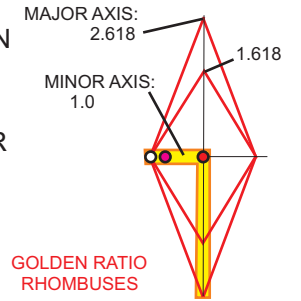

REMINDERS FOR GROUP MEMBERS:

NOT TO USE TO TRANSPORT OBJECTS!

THE EYE-OR-RA IS THE 'LIVING' PART OF THE RESHEL SYSTEM AND IS ITSELF A METATRONIC BREASTPLATE.

Hebrew letter "Gamel, #3": original letter-glyph

EYE OF RA: GOLDEN RATIO RHOMBUSES: 1.618 AND 2.618 "L-GATE; TIME GATE:"

EYE OF RA TIME GATE PS 118:19-23

ILLUMINED "L" FROM LINDISFARNE GOSPELS: "L-GATE" SHOWING THE PRIMARY CONSTRUCTION LINES AND SACRED CHORDS. THE 9-FOLD CELTIC KNOT SPELLS "BAD-BA" OR "CHIEF GATE" IN HEBREW.

"POOL OF THE MOON/SINN/LIFE" AS BASE POINT OF THE PENTA-STAR