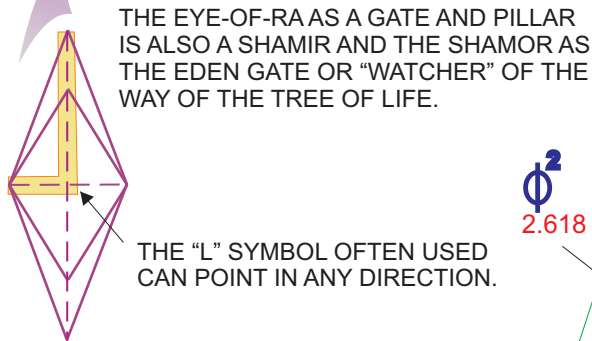

REMINDERS FOR GROUP MEMBERS:

NOT TO USE TO TRANSPORT OBJECTS!

THE EYE-OR-RA IS THE 'LIVING' PART OF THE RESHEL SYSTEM AND IS ITSELF A METATRONIC BREASTPLATE.

Hebrew letter "Gamel, #3": original letter-glyph

EYE OF RA: GOLDEN RATIO RHOMBUSES: 1.618 AND 2.618 "L-GATE; TIME GATE:"

EYE OF RA TIME GATE PS 118:19-23

ILLUMINED "L" FROM LINDISFARNE GOSPELS: "L-GATE" SHOWING THE PRIMARY CONSTRUCTION LINES AND SACRED CHORDS. THE 9-FOLD CELTIC KNOT SPELLS "BAD-BA" OR "CHIEF GATE" IN HEBREW.

"POOL OF THE MOON/SINN/LIFE" AS BASE POINT OF THE PENTA-STAR