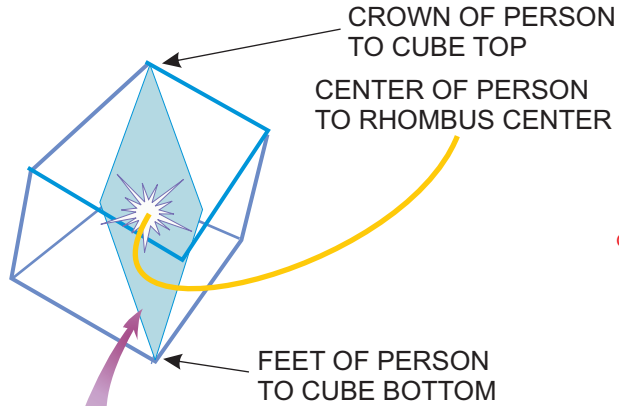

REMINDERS FOR GROUP MEMBERS:

NOT TO USE TO TRANSPORT OBJECTS!

THE EYE-OR-RA IS THE 'LIVING' PART OF THE RESHEL SYSTEM AND IS ITSELF A METATRONIC BREASTPLATE.

Hebrew letter "Gamel, #3": original letter-glyph

EYE OF RA: GOLDEN RATIO RHOMBUSES: 1.618 AND 2.618 "L-GATE; TIME GATE:"

EYE OF RA TIME GATE PS 118:19-23

ILLUMINED "L" FROM LINDISFARNE GOSPELS: "L-GATE" SHOWING THE PRIMARY CONSTRUCTION LINES AND SACRED CHORDS. THE 9-FOLD CELTIC KNOT SPELLS "BAD-BA" OR "CHIEF GATE" IN HEBREW.

"POOL OF THE MOON/SINN/LIFE" AS BASE POINT OF THE PENTA-STAR