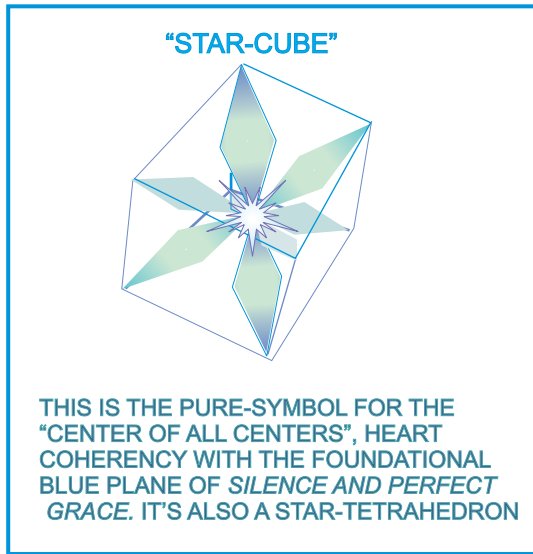

REMINDERS FOR GROUP MEMBERS:

NOT TO USE TO TRANSPORT OBJECTS!

THE EYE-OR-RA IS THE 'LIVING' PART OF THE RESHEL SYSTEM AND IS ITSELF A METATRONIC BREASTPLATE.

Hebrew letter "Gamel, #3": original letter-glyph

EYE OF RA: GOLDEN RATIO RHOMBUSES: 1.618 AND 2.618 "L-GATE; TIME GATE:"

EYE OF RA TIME GATE PS 118:19-23

ILLUMINED "L" FROM LINDISFARNE GOSPELS: "L-GATE" SHOWING THE PRIMARY CONSTRUCTION LINES AND SACRED CHORDS. THE 9-FOLD CELTIC KNOT SPELLS "BAD-BA" OR "CHIEF GATE" IN HEBREW.

"POOL OF THE MOON/SINN/LIFE" AS BASE POINT OF THE PENTA-STAR