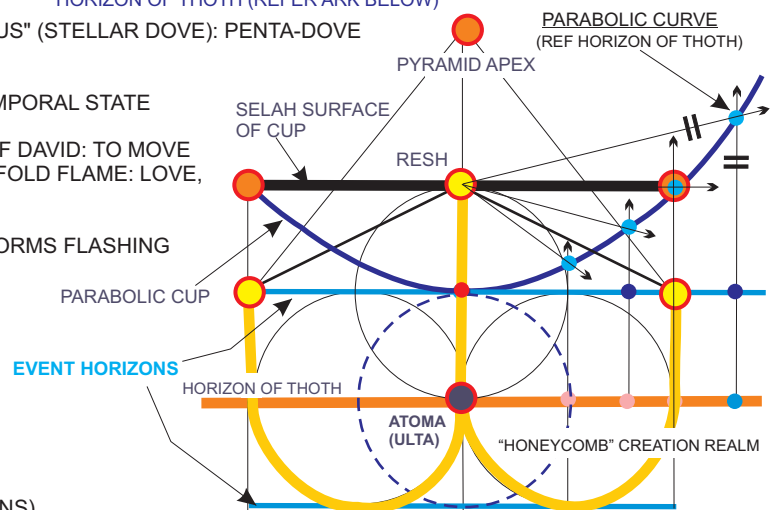

SYSTEMS IN ORDER OF MANIFESTATION:

PENTAGON: SEED; OUT OF TIME; 2ND MET. BREASTPLATE "JOHANOUS" (STELLAR DOVE): PENTA-DOVE DESCENDS FROM THE STARS TO QUICKEN THE EARTH'S ATOMA.

RHOMBUS: GOLDEN RATIO, TIME GATE, EYE OF RA, LOW FREQ.; TEMPORAL STATE

HAEPATHIA: TETRAHEDRON: HEART OF GOD, CONNECTIVES, KEY OF DAVID: TO MOVE PAST THE "POINT OF NO RETURN," THAT IS, TO ENGAGE FULLY. 3-FOLD FLAME: LOVE, WISDOM, POWER.

TETRAHEDRON, PHYSICAL CONFIG. OF HAEPATHIA. TETRATRYON FORMS FLASHING UNIVERSE (INCLUDE SELAH RING).

GREAT PYRAMID: GOLDEN RATIO SPIRALS, APEX, TIME GATE (HIGH FREQ.); STAR PENTAHEDRON.

GRAIL: (RESH) COMPOSITE CUPS, GREAT STEP, TWO PILLARS

CHAMBER OF THE SON/DAU.: "GRAIL HOST"

TELEPLANE (TEMPORAL REALITY FRAME): ULTA POLE INTERFACE POOLS OF THE MOON/LIFE: LIFE INTO CREATED FORM (TWO MOONS) UNIFIED PYRAMID AND TETRAHEDRON SHIYN POLE INTERFACES WITH NEUTRA PLANE ULTA/SOURCE.

THOTH'S TRIDENT WITH 3 DOTS ABOVE IT

POOL OF SHIN: HORIZON OF THOTH AND TWO EVENT HORIZONS. THIS IS HALF OF THE FORM; THERE IS A MIRROR IMAGE POINTING DOWN. THE "POINTS" OF THE TRIDENT CAN EXTEND.