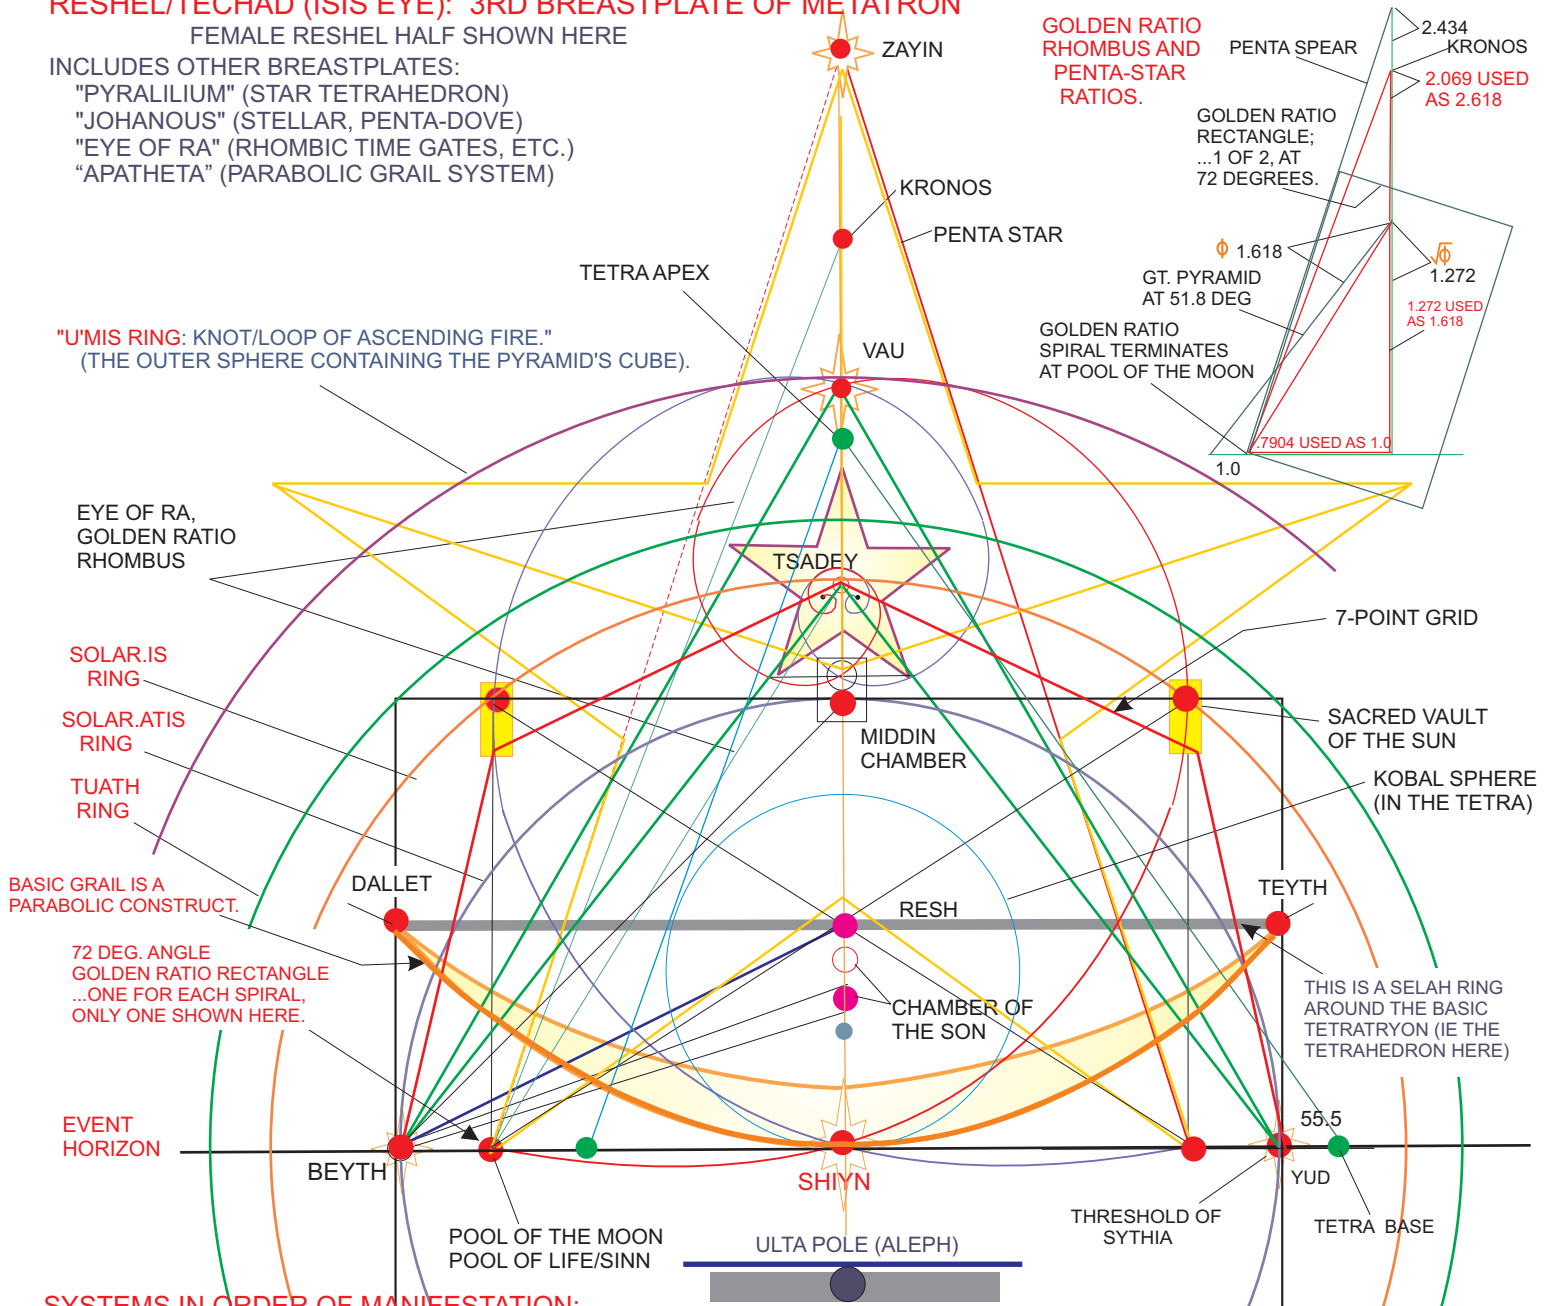

RESHEL/TECHAD (ISIS EYE): 3RD BREASTPLATE OF METATRON

FEMALE RESHEL HALF SHOWN HERE

INCLUDES OTHER BREASTPLATES:

- "PYRALILIUM" (STAR TETRAHEDRON)
- "JOHANOUS" (STELLAR, PENTA-DOVE)
- "EYE OF RA" (RHOMBIC TIME GATES, ETC.)
- "APATHETA" (PARABOLIC GRAIL SYSTEM)

SYSTEMS IN ORDER OF MANIFESTATION:

PENTAGON: SEED; OUT OF TIME; 2ND MET. BREASTPLATE "JOHANOUS" (STELLAR DOVE): PENTA-DOVE DESCENDS FROM THE STARS TO QUICKEN THE EARTH'S ATOMA.

RHOMBUS: GOLDEN RATIO, TIME GATE, EYE OF RA, LOW FREQ.; TEMPORAL STATE

GREAT PYRAMID: GOLDEN RATIO SPIRALS, APEX, TIME GATE (HIGH FREQ.); STAR PENTAHEDRON.

GRAIL: (RESH) COMPOSITE CUPS, GREAT STEP, TWO PILLARS

CHAMBER OF THE SON/DAU.: "GRAIL HOST"

TELEPLANE (TEMPORAL REALITY FRAME): ULTA POLE INTERFACE POOLS OF THE MOON/LIFE: LIFE INTO CREATED FORM (TWO MOONS) UNIFIED PYRAMID AND TETRAHEDRON SHIYN POLE INTERFACES WITH NEUTRA PLANE ULTA/SOURCE.

THOTH'S TRIDENT WITH 3 DOTS ABOVE IT

POOL OF SHIN: HORIZON OF THOTH AND TWO EVENT HORIZONS. THIS IS HALF OF THE FORM; THERE IS A MIRROR IMAGE POINTING DOWN. THE "POINTS" OF THE TRIDENT CAN EXTEND.