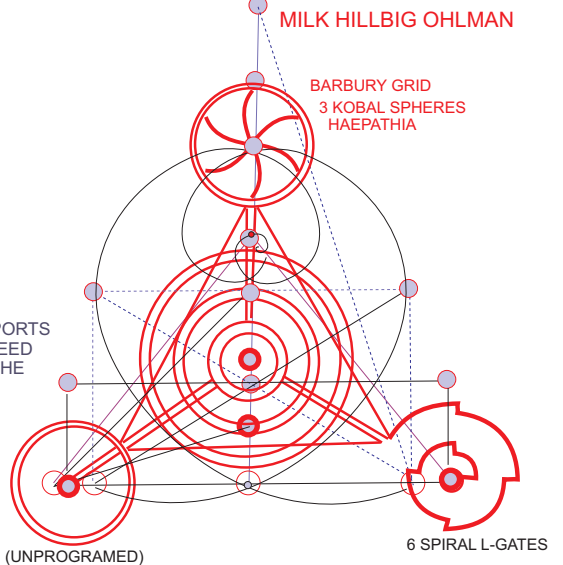

WORKSHEET: HYPOTHETICAL TETRATRYON PROCESSOR FOR DNA

**SACRED HEART OF GOD: MAZURIEL
MAZURIEL CENTRAL SUN OF ALL CS's**

SACRED HEART OF GOD (MANIFEST) WITH MAZURIEL IN THE CENTER UNIFYING ALL THE CENTRAL SUNS. ATTASIC UNIVERSE (ALL THE UNIVERSES) SOLAR STATE OF BEING.

TEMPLE OF THE RISING SUN (TOTRS) AND WESTERN TEMPLE OF THE SEED FLAME.

TOTRS USES "CHORHII" WAVE TRANSMISSION FROM MAZURIEL... SUPPORTS MATTER BUT SEPARATE AND WITHIN. ITS WESTERN TEMPLE IS THE "SEED FLAME": THAT WHICH PENETRATES THE SEEDS FROM THE FLAME OF THE GOLDEN STAR MAZURIEL IN THE ATTASIC UNIVERSE.

"ALIKAR: A WAVE OR RISING/FALLING."

ALPHABET OF THE ARK: METATRON'S 24 BREASTPLATES AS 24 GLYPHS FOR EACH ON THE BREASTPLATE.

GIZEH PLATEAU

CYDONIA (MARS)

ATLA RU (HOLY ISLE OF RUTA)

AYH'R Area (France; Rennes le Chateau)

LORD MELCHIZEDEK: SYNTHESIS OF ALL ORDERS BOTH MALE AND FEMALE

Figure on **PYLON OF ASHIRIM** at the **TEMPLE OF THE NORTHERN DOOR**