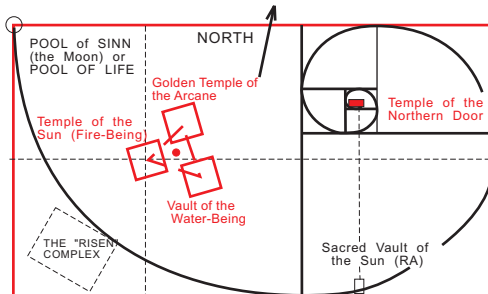

"ALIKAR: A WAVE OR RISING/FALLING."

ALPHABET OF THE ARK: METATRON'S 24 BREASTPLATES AS 24 GLYPHS FOR EACH ON THE BREASTPLATE.

GIZEH PLATEAU

CYDONIA (MARS)

ATLA RU (HOLY ISLE OF RUTA)

AYH'R Area (France; Rennes le Chateau)

LORD MELCHIZEDEK: SYNTHESIS OF ALL ORDERS BOTH MALE AND FEMALE

Figure on **PYLON OF ASHIRIM** at the **TEMPLE OF THE NORTHERN DOOR**