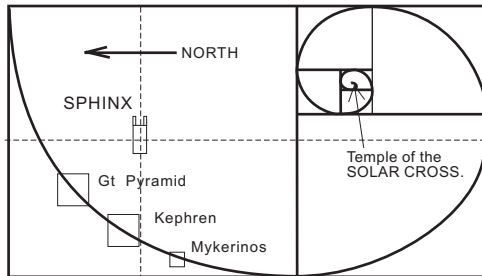

TEMPLE OF THE RISING SUN (TOTRS) AND WESTERN TEMPLE OF THE SEED FLAME.

TOTRS USES "CHORHII" WAVE TRANSMISSION FROM MAZURIEL... SUPPORTS MATTER BUT SEPARATE AND WITHIN. ITS WESTERN TEMPLE IS THE "SEED FLAME": THAT WHICH PENETRATES THE SEEDS FROM THE FLAME OF THE GOLDEN STAR MAZURIEL IN THE ATTASIC UNIVERSE.

"ALIKAR: A WAVE OR RISING/FALLING."

ALPHABET OF THE ARK: METATRON'S 24 BREASTPLATES AS 24 GLYPHS FOR EACH ON THE BREASTPLATE.

GIZEH PLATEAU

CYDONIA (MARS)

ATLA RU (HOLY ISLE OF RUTA)

AYH'R Area (France; Rennes le Chateau)

LORD MELCHIZEDEK: SYNTHESIS OF ALL ORDERS BOTH MALE AND FEMALE

Figure on **PYLON OF ASHIRIM** at the **TEMPLE OF THE NORTHERN DOOR**