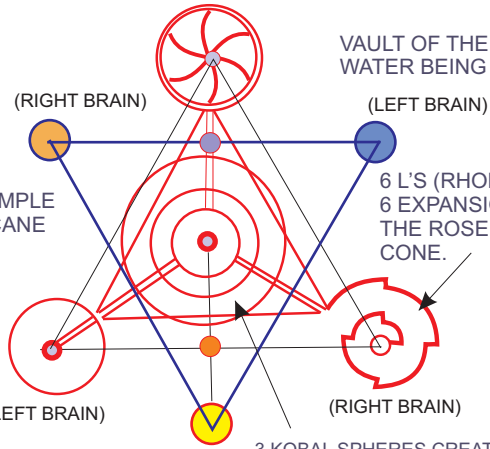

WORKSHEET: HYPOTHETICAL TETRATRYON PROCESSOR FOR DNA

**SACRED HEART OF GOD: MAZURIEL
MAZURIEL CENTRAL SUN OF ALL CS's**

SACRED HEART OF GOD (MANIFEST) WITH MAZURIEL IN THE CENTER UNIFYING ALL THE CENTRAL SUNS. ATTASIC UNIVERSE (ALL THE UNIVERSES) SOLAR STATE OF BEING.

TEMPLE OF THE RISING SUN (TOTRS) AND WESTERN TEMPLE OF THE SEED FLAME.

TOTRS USES "CHORHII" WAVE TRANSMISSION FROM MAZURIEL... SUPPORTS MATTER BUT SEPARATE AND WITHIN. ITS WESTERN TEMPLE IS THE "SEED FLAME": THAT WHICH PENETRATES THE SEEDS FROM THE FLAME OF THE GOLDEN STAR MAZURIEL IN THE ATTASIC UNIVERSE.

"ALIKAR: A WAVE OR RISING/FALLING."

ALPHABET OF THE ARK: METATRON'S 24 BREASTPLATES AS 24 GLYPHS FOR EACH ON THE BREASTPLATE.

GIZEH PLATEAU

CYDONIA (MARS)

ATLA RU (HOLY ISLE OF RUTA)

AYH'R Area (France; Rennes le Chateau)

LORD MELCHIZEDEK: SYNTHESIS OF ALL ORDERS BOTH MALE AND FEMALE

Figure on **PYLON OF ASHIRIM** at the **TEMPLE OF THE NORTHERN DOOR**