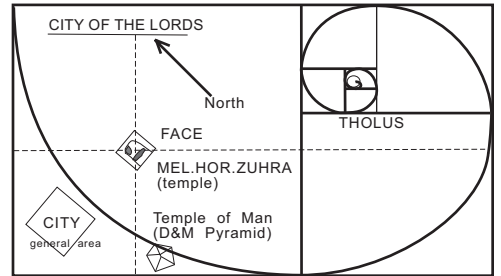

"ALIKAR: A WAVE OR RISING/FALLING."

ALPHABET OF THE ARK: METATRON'S 24 BREASTPLATES AS 24 GLYPHS FOR EACH ON THE BREASTPLATE.

GIZEH PLATEAU

CYDONIA (MARS)

ATLA RU (HOLY ISLE OF RUTA)

AYH'R Area (France; Rennes le Chateau)

LORD MELCHIZEDEK: SYNTHESIS OF ALL ORDERS BOTH MALE AND FEMALE

Figure on **PYLON OF ASHIRIM** at the **TEMPLE OF THE NORTHERN DOOR**