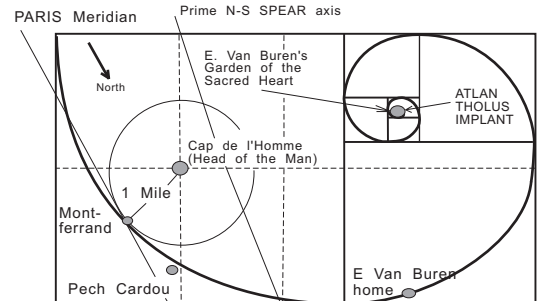

"ALIKAR: A WAVE OR RISING/FALLING."

ALPHABET OF THE ARK: METATRON'S 24 BREASTPLATES AS 24 GLYPHS FOR EACH ON THE BREASTPLATE.

GIZEH PLATEAU

CYDONIA (MARS)

ATLA RU (HOLY ISLE OF RUTA)

AYH'R Area (France; Rennes le Chateau)

LORD MELCHIZEDEK: SYNTHESIS OF ALL ORDERS BOTH MALE AND FEMALE

Figure on **PYLON OF ASHIRIM** at the **TEMPLE OF THE NORTHERN DOOR**