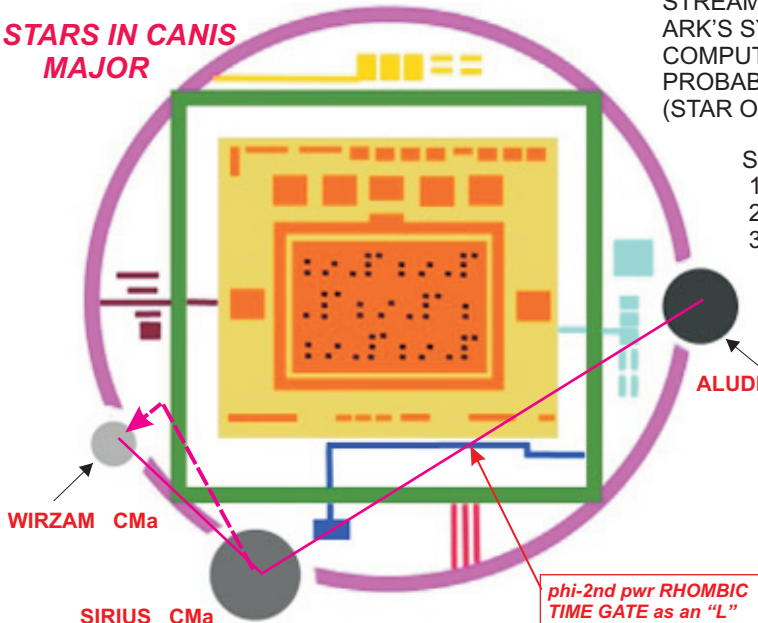

(THIS IS A 2ND SHAMIR SYSTEM, LINKS WITH THE PRIMARY)

"MAN-MADE" CROP FORMATION:
Chualar CA: 30 Dec 2013
STILL ACTIVE AND EXPANDING.

THIS FIRST FORMATION OF 2014 CREATED A LEY FROM MT CHALLENGER, THEN THROUGH THE FORMATION'S LOCATION, POINT LOBOS, ON TO THE HAWAIIAN CHAIN IN THE CHAKRA POINT ABOVE THE KAUAI CROWN CHAKRA.

THE SHAMIR'S "COMET TRAIL" COULD ALSO REPRESENT THE LEY LINE. THE 3 DISKS ARE 3 STARS IN CANIS MAJOR RELATING TO 3 POLES IN THE EARTH-GRID.

SIRIUS (PT LOBOS AS GRID POINT)

ADVANCED COMPUTER CHIP

(INTERPRETED BY WM. BUEHLER)

STARS IN CANIS MAJOR

THE STREAMING OBSERVED TO BE CREATING THE **SHAMIR-STREAMING** BECOMING COHERENT AS IT ENTERS THE FORMATION SYSTEM. THE STREAM, VIA THE SHAMIR'S HEAD OR "CREATION FIELD", LOADS THE ARK'S SYSTEM CODES AND CONTINUES TO FEED THE COLLECTIVE COMPUTER FIELD. THE STREAM PASSES PT. LOBOS, AKA SIRIUS, PROBABLY ALSO LINKING WITH THE STAR: SIRIUS IN THE "UR-MAGA" (STAR OF THE MAGI) STREAM.

- SHAMIR'S FIRST CODING: 3 BARS IN THE STELLAR FIELD:
1. **HU**: FIRST SOUND, WORD, BREATH OF THE DIVINE.
 2. **SAIS**: AUTHORITY, PRESENCE TO USE THE CREATIVE SOUND.
 3. **HETH**: "ETERNITY": ENTRANCE INTO TIME (NONLINEAR TIME) AND ALL CONTINUA.