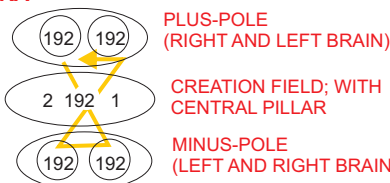

PLUS-POLE (RIGHT AND LEFT BRAIN)

CREATION FIELD; WITH CENTRAL PILLAR

MINUS-POLE (LEFT AND RIGHT BRAIN)

NUMBERS DERIVED FROM BRAILLE; "L" PRECEEDS NUMBERS, ALSO, THE "L" IS THE CODE FOR A RHOMBIC TIME GATE AND PILLAR (RESHEL FORMAT).

"192" in Hebrew is "qatsab: to clip, chop, cut down, shape (as if cut out), base (as if there cut off), bottom, size." This is a basic **SHAMIR** function. This system will continue to refresh and generate **ASCENSION PROGRAMS**.

Chualar, Salinas Valley, California USA. 30th December, 2013 (c) Pablo Olivares

File: Grids>Solomae> "GridsSolomCropFormChu30Dec13 03.cdr"

Copyright 2014, William Buehler

"Crop Circle photos and reports courtesy The Crop Circle Connector (cropcircleconnector.com)".

"This estimate of the NVIDIA CHUALAR Formation is my own and does not necessarily reflect that of NVIDIA."