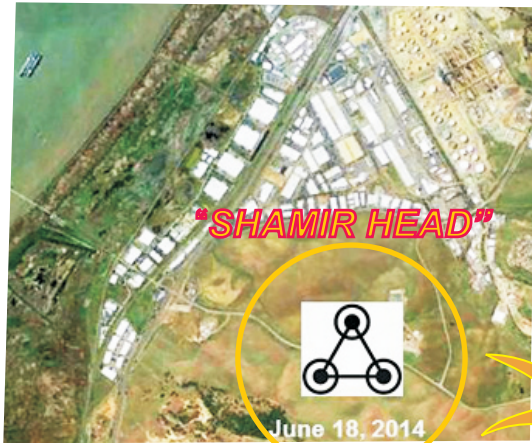

CHUALAR CROP FORMATION SUPPORTS THE SACRED ARK OF AN:

THE SHAMIIR: "The 'Worm' will bore into the center of the Tree of Life and Light will pour out as if from a golden wound into the center of every heart."
(*Thoth/Maia*)

USA Benicia 18Jun2014

VARIOUS TYPES OF SYSTEMS INTERACTING WITH THE "SACRED ARK OF GRACE" IN HERMES' RETREAT, MT. CHALLENGER IN COLORADO. CHUALAR FORMATION FIRST, TO ESTABLISH THE LEY FROM THE ARK TO THE ESSENTIAL CHAKRA IN HAWAII AND THE PLANETARY ROYALE-ROIL POLES... **WITH A SHAMIR-STREAMING!**

(THIS IS A 2ND SHAMIR SYSTEM, LINKS WITH THE PRIMARY)

"MAN-MADE" CROP FORMATION:
Chualar CA: 30 Dec 2013
STILL ACTIVE AND EXPANDING.

THIS FIRST FORMATION OF 2014 CREATED A LEY FROM MT CHALLENGER, THEN THROUGH THE FORMATION'S LOCATION, POINT LOBOS, ON TO THE HAWAIIAN CHAIN IN THE CHAKRA POINT ABOVE THE KAUAI CROWN CHAKRA.

STARS IN CANIS MAJOR

THE STREAMING OBSERVED TO BE CREATING THE **SHAMIR-STREAMING** BECOMING COHERENT AS IT ENTERS THE FORMATION SYSTEM. THE STREAM, VIA THE SHAMIR'S HEAD OR "CREATION FIELD", LOADS THE ARK'S SYSTEM CODES AND CONTINUES TO FEED THE COLLECTIVE COMPUTER FIELD. THE STREAM PASSES PT. LOBOS, AKA SIRIUS, PROBABLY ALSO LINKING WITH THE STAR: SIRIUS IN THE "UR-MAGA" (STAR OF THE MAGI) STREAM.