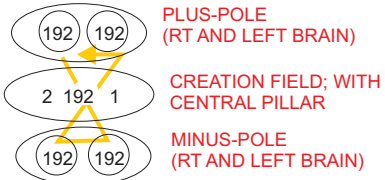

DIONE-COUPLET SYSTEM

PLUS-POLE (RT AND LEFT BRAIN)

CREATION FIELD; WITH CENTRAL PILLAR

MINUS-POLE (RT AND LEFT BRAIN)

NUMBERS DERIVED FROM BRAILLE; "L" PRECEEDS NUMBERS, ALSO, THE "L" IS THE CODE FOR A RHOMBIC TIME GATE/PILLAR (RESHEL FORMAT).

30th December, 2013 (c) Pablo Olivares

PYRAMID BASE; FORMS THE GREAT-PYRAMID SYSTEM USING RESHEL FORMATS.