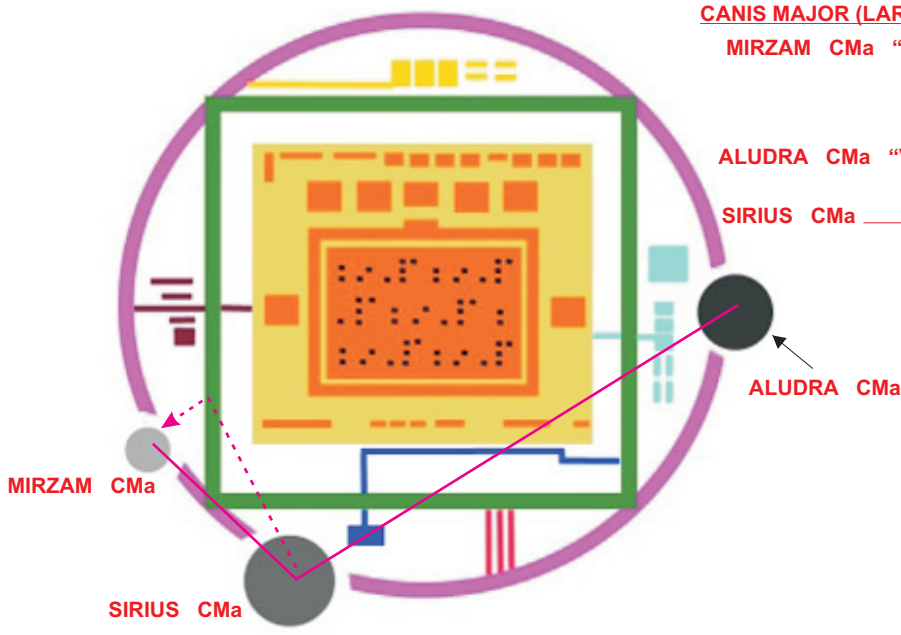

**INVESTIGATING THE CORRESPONDING STAR AND GRID LINKS**

ALL NUMBERS ARE FROM THE BRAILLE SYSTEM; "L- FORMS" CUE NEXT FIGURES AS NUMBERS. FOLLOWING ARE INTERPRETED ASSUMPTIONS:

1. ALL THE "192's" TELL US THAT THIS FORMATION IS A BASE FOR FOLLOW-ON SYSTEMS. "192" in Hebrew is "qatsab: to clip, chop, cut down, shape (as if cut out), base (as if there cut off), bottom, size." (ref: STRONG'S CONCORDANCE). The other letters, numbers should also use Hebrew and the protosinitic glyphs (an "L" relates to the letter Yud and Gamel, #3, drawn as an L and is an L-Gate or Time Gate/Pillar...etc.). The format in the central square is a dual-dipole Dione-Couplet... extensively used in scripture and also our Light Groups. The "B" (beth, #2) relates to a Home (Shekinah), Temple, etc, drawn as a square with a door in it.
2. The large ring symbolizes the Planet. The Earth, at this point is being hugely upgraded as a TEMPLE. The large square will be the base of a TEMPLE PYRAMID using the Great-Pyramid model and RESHEL formats upgraded with the "IKi-Nubai" radical Reshel expansion.
3. The 3 disks in the outer ring represent: (1) the CANIS MAJOR constellation, (2) the L-FORM being a Time-Gate/pillar, (3) the L-FORM also indicating that all in the ring has the value of a NUMBER... there will be a series of numbers as the system evolves.

**CANIS MAJOR (LARGE DOG)**

**GRID POSITION, FUNCTION**

**MIRZAM CMa "HERALD"** — CASTLE ROCK (USE GRID SEA POSIT); LOBOS ROCK (SMALL ISLAND) IS IN THE GOLDEN RATIO POINT ON THAT LEY TO PT. LOBOS. PIVOTAL POINT FOR THE SEA-TEMPLE AREA.