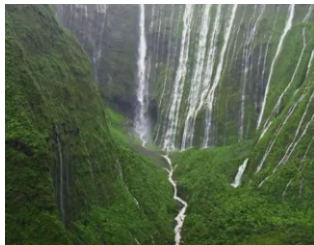

Polihale Heiau (from Polihale Beach)