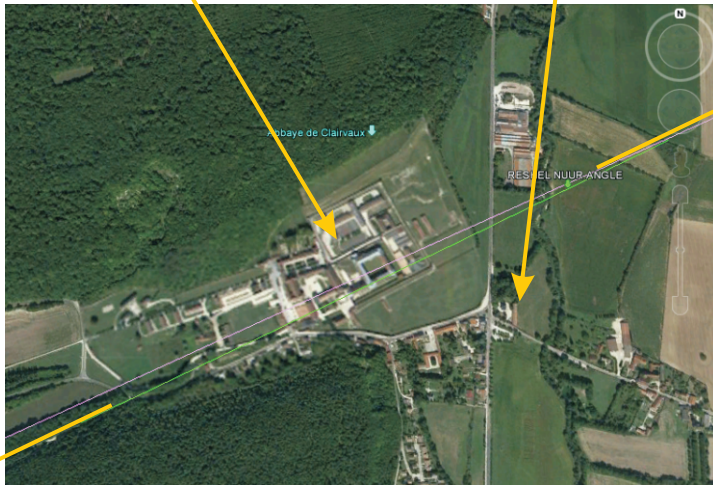

ABBEY de CLAIRVEAUX

(CREATES A RESH POLE)

ORIGINAL ABBEY LOCATION

ORIGINAL LARGE AREA OF FISH-PONDS: "RESH" POLE MEMORY

ABBAY COMPLEX ORIENTATION:
"NUUR" ANGLE: 26.3 degrees
THE ABBAY MATRIX BECOMES
A RESH POLE SYSTEM

RESHEL/TECHAD (ISIS EYE) 3RD BREASTPLATE OF METATRON

INCLUDES OTHER BREASTPLATES:
"PYRALILIUM" (STAR TETRAHEDRON)
"JOHANOUS" (STELLAR, PENTA-DOVE)
"EYE OF RA" (RHOMBIC TIME GATES, ETC.)

UPPER HALF OF THE TECHAD IS SHOWN