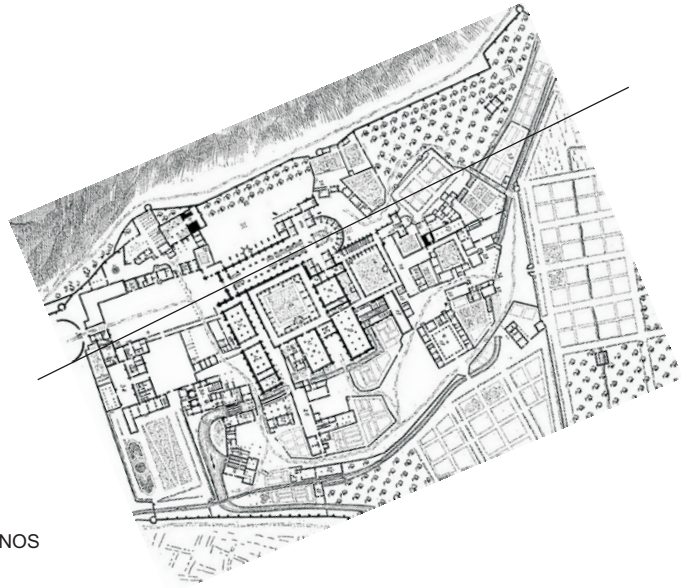

ABBEY de CLAIRVEAUX

(CREATES A RESH POLE)

ORIGINAL ABBEY LOCATION

ORIGINAL LARGE AREA OF FISH-PONDS: "RESH" POLE MEMORY

ABBAY COMPLEX ORIENTATION:
"NUUR" ANGLE: 26.3 degrees
THE ABBAY MATRIX BECOMES
A RESH POLE SYSTEM

RESHEL/TECHAD (ISIS EYE) 3RD BREASTPLATE OF METATRON

INCLUDES OTHER BREASTPLATES:
"PYRALILIUM" (STAR TETRAHEDRON)
"JOHANOUS" (STELLAR, PENTA-DOVE)
"EYE OF RA" (RHOMBIC TIME GATES, ETC.)

UPPER HALF OF THE TECHAD IS SHOWN