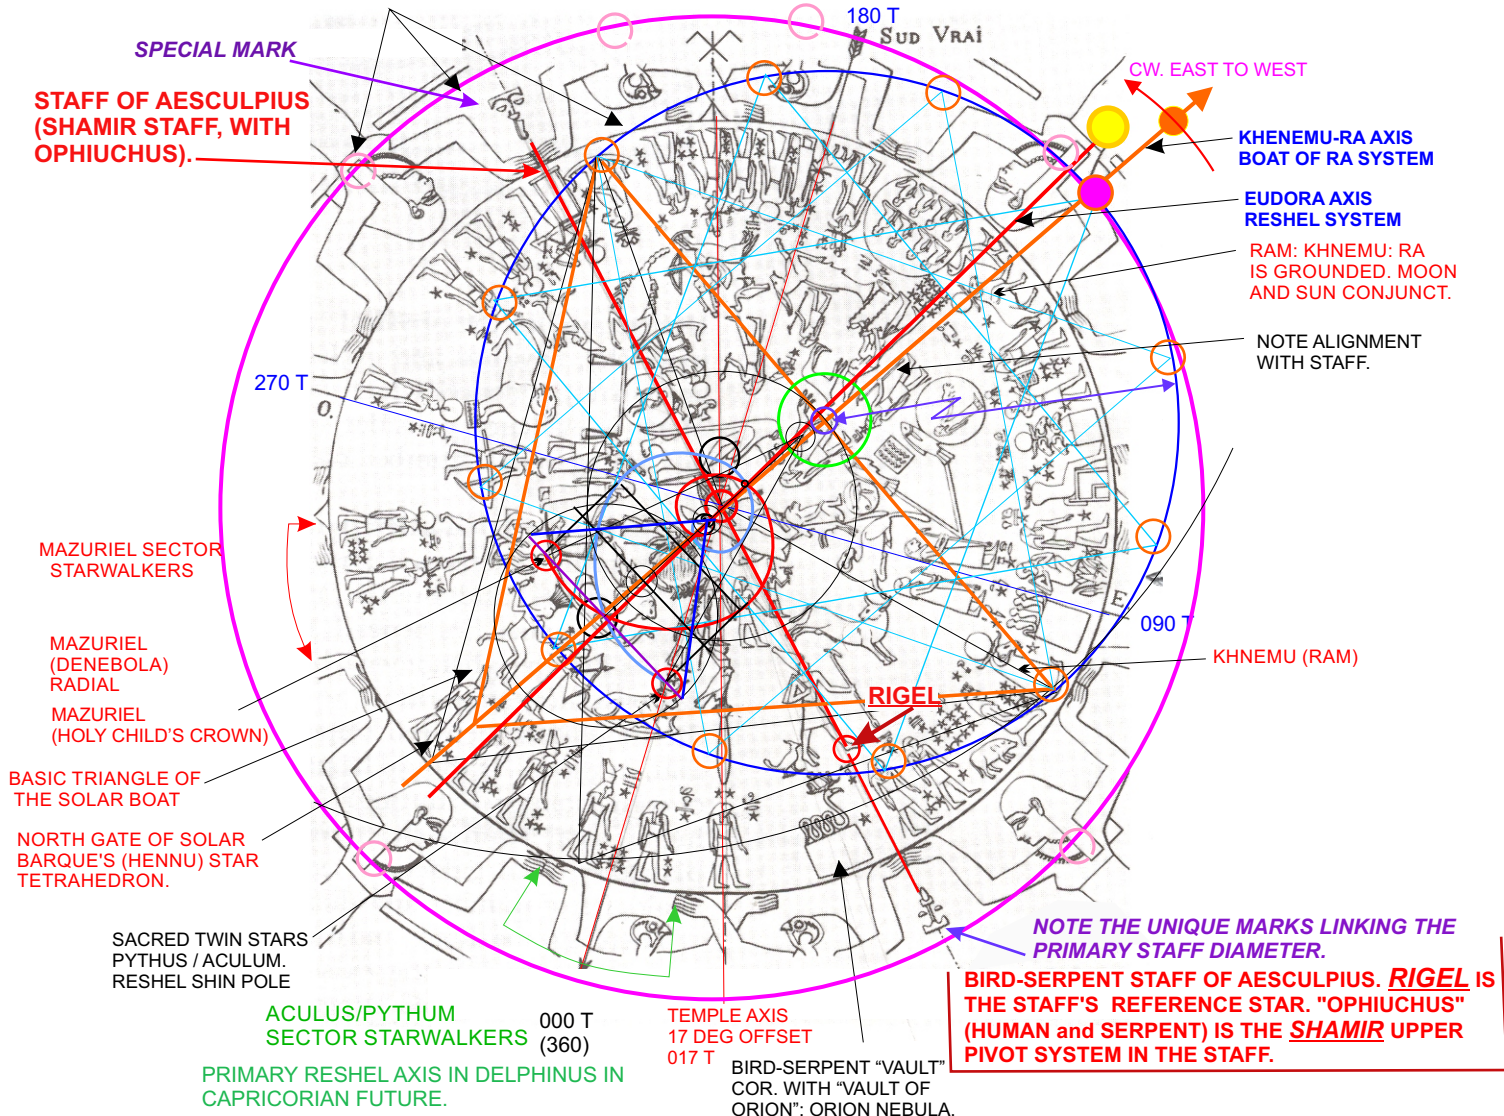

# “DENDERA CEILING” HATHOR TEMPLE AT DENDERA, EGYPT (VALID METATRONIC REFERENCE)

THE SPECIAL BLUE CIRCLE SPINNER ROTATES TO FOLLOW THE SUN, CENTERED IN POLARIS (NORTH GATE). ITS OUTER RING (PINK CIRCLE) LINKS THE HEARTS OF THE HERU-UR AND GODDESS BEINGS HOLDING THE STARWALKERS' RING.

1. “STARWALKERS” BOAT-OF-RA TRIANGLE TRACKS SUN CONSTANTLY.
2. THE TRIANGLE'S BASE LINE CONNECTS THE TWO BOATS. THIS FORMS THE DIAMETER OF A SPINNER (BLUE RING) (SIEGEL FIELD). THIS IS PROBABLY A “KYOPTOS” (ANNUBIS RING) WITH THOTH AND AN ANNUBIS AT ITS CENTER.
3. A TETRAHEDRON SYSTEM CENTERED ON “THOTH'S FOOT” FORMS AN “HORIZON OF THOTH (MEASUREMENT)” FOR A 12-POLE RING OR KYOPTOS, 12 ANNUBIS' TRACKING THE SUN FOR CONSTANT SOLAR INPUT INTO THE STARWALKER'S RING VIA THE BOATS.

RESHEL CONNECTING THE MAZURIEL AND ACULUS / PYTHUM POINTS USING THEM AS THE POOLS OF LIFE / MOON(S).

THIS RESHEL IS A SUPPLEMENTARY BOOSTER FOR THE OVERALL RESHEL ORGANIZING THE COMPLETE NORTH GATE TELESPHERE.