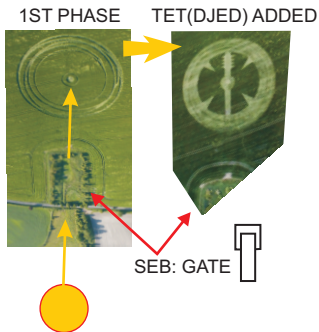

BRIMSLADE FORMATION STAR-STREAMING (HUMAN-SELF) GRID; TENTATIVE INTERPRETATION:

THE FORMATION CREATES ITS OWN GRID AXIS, IDENTIFIES AND USES A COMPLEX FIXED LANDMARK, AND USES SEVERAL ALREADY ESTABLISHED CROP FORMATION POSITIONS FROM PREVIOUS YEARS (SOME ARE HIDDEN GRID POLES).

THE FORMATION GRID APPEARS TO BE A SPINNER CREATING A COMPLEX SYSTEM OF CIRCULAR "TELEPLANES" USING A SCHEMATIC OF KEY STAR-STREAMS. THE 2013 GRIDS MUST ALSO BE USED DEFINING "SELF" (INCLUDES THE RADICAL "RESHEL" UPGRADE).

S-00 POLE ASSUMED TO PROCESS DIVINE-MIND STREAMING: HIGHEST FUNCTION YET KNOWN.

"DIVINE-MIND" SIDE OF THE MEMBRANE

17TH POLE ACCESS TO MEMBRANE

THE "BLOSSOM" OF THE TRUE-VINE:

A40 TEMPLATE RESONANT WITH THE WOOTTON RIVERS 5-COPSE HENGE 4-POLES (IN THIS GRID). THE CRESCENTS INDICATE 2 RESHEL SYSTEMS WITH RESHES JOINED (CORPUS VAULT: THAT WHICH FORMS A CORE OR BODY OF RESOLUTION.) THE 2 DIFFERENT SIZED CRESCENT MOONS INDICATE THE USE OF THE RADICALLY UPGRADED RESHEL (IN CONTEXT). 2 RHOMBIC TIME-GATES CAN LINK THIS ACTION IN ALL PLANES APPARENTLY ACTING FOR THIS WHOLE ACTION-LINE.

ALTON BARNES 07 JUN 2013

A50A THE "TET" RELATES TO THE "SELF" AND 3 BANDS IN THE HEAD...A SUTRATMAN. THIS SUPPORTS THE OTHER 2013 FORMATIONS GRID(S) DEFINING THE "NEW-SELF."

STANTON 210613 TET-CIRCLE AND SEB (GATE) THE "X" CROSS SHOWS A DOWNLOADING PROGRAM.