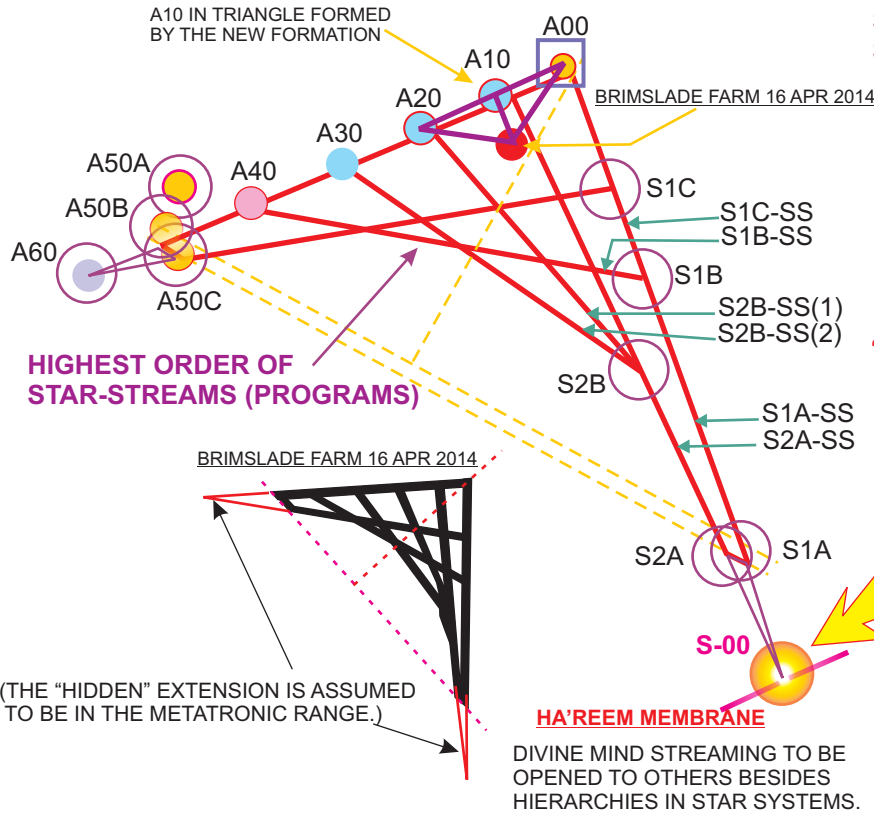

BRIMSLADE FORMATION STAR-STREAMING (HUMAN-SELF) GRID; TENTATIVE INTERPRETATION:

THE FORMATION CREATES ITS OWN GRID AXIS, IDENTIFIES AND USES A COMPLEX FIXED LANDMARK, AND USES SEVERAL ALREADY ESTABLISHED CROP FORMATION POSITIONS FROM PREVIOUS YEARS (SOME ARE HIDDEN GRID POLES).

THE FORMATION GRID APPEARS TO BE A SPINNER CREATING A COMPLEX SYSTEM OF CIRCULAR "TELEPLANES" USING A SCHEMATIC OF KEY STAR-STREAMS. THE 2013 GRIDS MUST ALSO BE USED DEFINING "SELF" (INCLUDES THE RADICAL "RESHEL" UPGRADE).

S-00 POLE ASSUMED TO PROCESS DIVINE-MIND STREAMING: HIGHEST FUNCTION YET KNOWN.

"DIVINE-MIND" SIDE OF THE MEMBRANE

17TH POLE ACCESS TO MEMBRANE

THE "BLOSSOM" OF THE TRUE-VINE:

A40 TEMPLATE RESONANT WITH THE WOOTTON RIVERS 5-COPSE HENGE 4-POLES (IN THIS GRID). THE CRESCENTS INDICATE 2 RESHEL SYSTEMS WITH RESHES JOINED (CORPUS VAULT: THAT WHICH FORMS A CORE OR BODY OF RESOLUTION.) THE 2 DIFFERENT SIZED CRESCENT MOONS INDICATE THE USE OF THE RADICALLY UPGRADED RESHEL (IN CONTEXT). 2 RHOMBIC TIME-GATES CAN LINK THIS ACTION IN ALL PLANES APPARENTLY ACTING FOR THIS WHOLE ACTION-LINE.

ALTON BARNES 07 JUN 2013

A50A THE "TET" RELATES TO THE "SELF" AND 3 BANDS IN THE HEAD...A SUTRATMAN. THIS SUPPORTS THE OTHER 2013 FORMATIONS GRID(S) DEFINING THE "NEW-SELF."

STANTON 210613 TET-CIRCLE AND SEB (GATE) THE "X" CROSS SHOWS A DOWNLOADING PROGRAM.