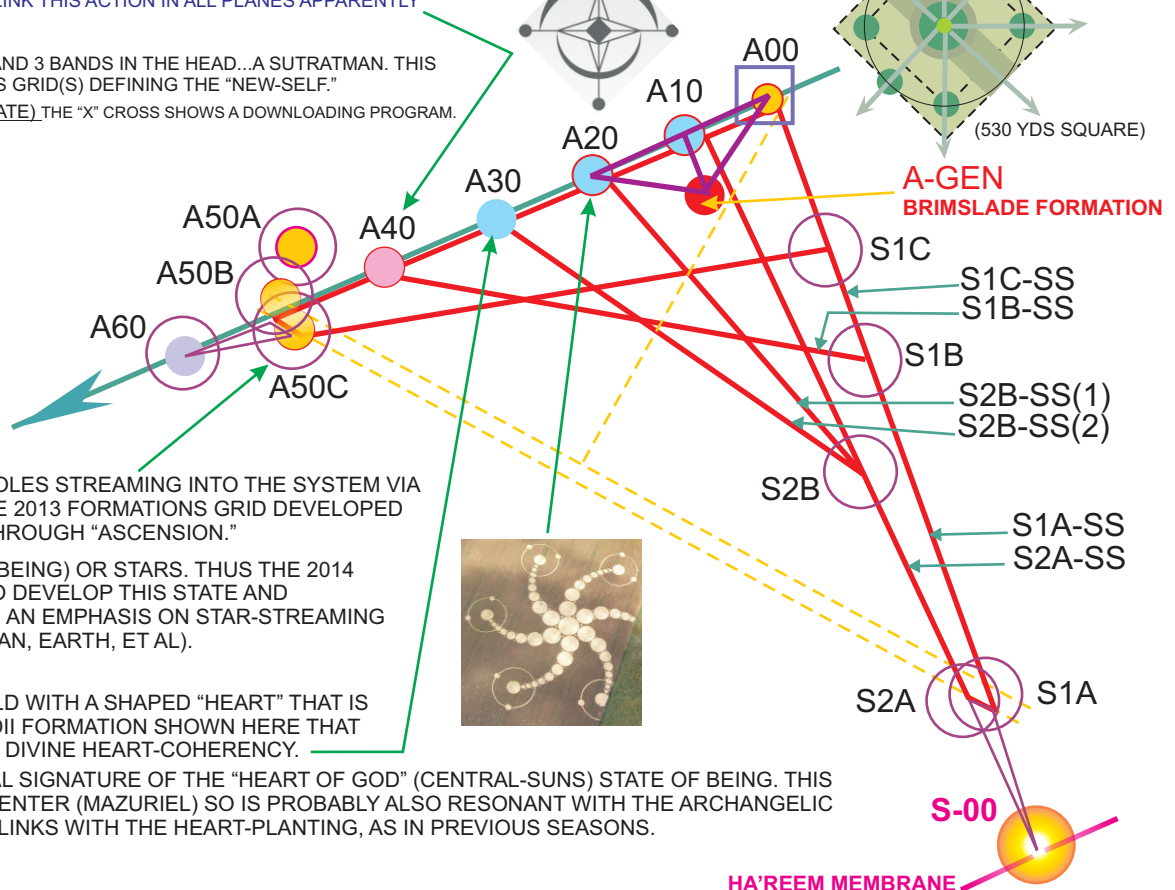

BRIMSLADE FORMATION STAR-STREAMING (HUMAN-SELF) GRID; TENTATIVE INTERPRETATION:

THE FORMATION CREATES ITS OWN GRID AXIS, IDENTIFIES AND USES A COMPLEX FIXED LANDMARK, AND USES SEVERAL ALREADY ESTABLISHED CROP FORMATION POSITIONS FROM PREVIOUS YEARS (SOME ARE HIDDEN GRID POLES).

THE FORMATION GRID APPEARS TO BE A SPINNER CREATING A COMPLEX SYSTEM OF CIRCULAR "TELEPLANES" USING A SCHEMATIC OF KEY STAR-STREAMS. THE 2013 GRIDS MUST ALSO BE USED DEFINING "SELF" (INCLUDES THE RADICAL "RESHEL" UPGRADE).

S-00 POLE ASSUMED TO PROCESS DIVINE-MIND STREAMING: HIGHEST FUNCTION YET KNOWN.

"DIVINE-MIND" SIDE OF THE MEMBRANE

17TH POLE ACCESS TO MEMBRANE

THE "BLOSSOM" OF THE TRUE-VINE:

A40 TEMPLATE RESONANT WITH THE WOOTTON RIVERS 5-COPSE HENGE 4-POLES (IN THIS GRID). THE CRESCENTS INDICATE 2 RESHEL SYSTEMS WITH RESHES JOINED (CORPUS VAULT: THAT WHICH FORMS A CORE OR BODY OF RESOLUTION.) THE 2 DIFFERENT SIZED CRESCENT MOONS INDICATE THE USE OF THE RADICALLY UPGRADED RESHEL (IN CONTEXT). 2 RHOMBIC TIME-GATES CAN LINK THIS ACTION IN ALL PLANES APPARENTLY ACTING FOR THIS WHOLE ACTION-LINE.

ALTON BARNES 07 JUN 2013

A50A THE "TET" RELATES TO THE "SELF" AND 3 BANDS IN THE HEAD...A SUTRATMAN. THIS SUPPORTS THE OTHER 2013 FORMATIONS GRID(S) DEFINING THE "NEW-SELF."

STANTON 210613 TET-CIRCLE AND SEB (GATE) THE "X" CROSS SHOWS A DOWNLOADING PROGRAM.