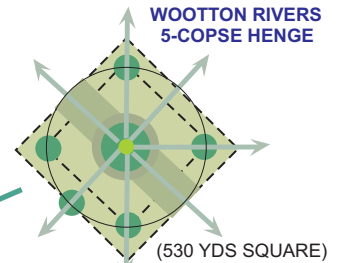

BRIMSLADE FORMATION STAR-STREAMING (HUMAN-SELF) GRID; TENTATIVE INTERPRETATION:

THE FORMATION CREATES ITS OWN GRID AXIS, IDENTIFIES AND USES A COMPLEX FIXED LANDMARK, AND USES SEVERAL ALREADY ESTABLISHED CROP FORMATION POSITIONS FROM PREVIOUS YEARS (SOME ARE HIDDEN GRID POLES).

THE FORMATION GRID APPEARS TO BE A SPINNER CREATING A COMPLEX SYSTEM OF CIRCULAR "TELEPLANES" USING A SCHEMATIC OF KEY STAR-STREAMS. THE 2013 GRIDS MUST ALSO BE USED DEFINING "SELF" (INCLUDES THE RADICAL "RESHEL" UPGRADE).

S-00 POLE ASSUMED TO PROCESS DIVINE-MIND STREAMING: HIGHEST FUNCTION YET KNOWN.

"DIVINE-MIND" SIDE OF THE MEMBRANE

17TH POLE ACCESS TO MEMBRANE

THE "BLOSSOM" OF THE TRUE-VINE:

A40 TEMPLATE RESONANT WITH THE WOOTTON RIVERS 5-COPSE HENGE 4-POLES (IN THIS GRID). THE CRESCENTS INDICATE 2 RESHEL SYSTEMS WITH RESHES JOINED (CORPUS VAULT: THAT WHICH FORMS A CORE OR BODY OF RESOLUTION.) THE 2 DIFFERENT SIZED CRESCENT MOONS INDICATE THE USE OF THE RADICALLY UPGRADED RESHEL (IN CONTEXT). 2 RHOMBIC TIME-GATES CAN LINK THIS ACTION IN ALL PLANES APPARENTLY ACTING FOR THIS WHOLE ACTION-LINE.

ALTON BARNES 07 JUN 2013

A50A THE "TET" RELATES TO THE "SELF" AND 3 BANDS IN THE HEAD...A SUTRATMAN. THIS SUPPORTS THE OTHER 2013 FORMATIONS GRID(S) DEFINING THE "NEW-SELF."

STANTON 210613 TET-CIRCLE AND SEB (GATE) THE "X" CROSS SHOWS A DOWNLOADING PROGRAM.