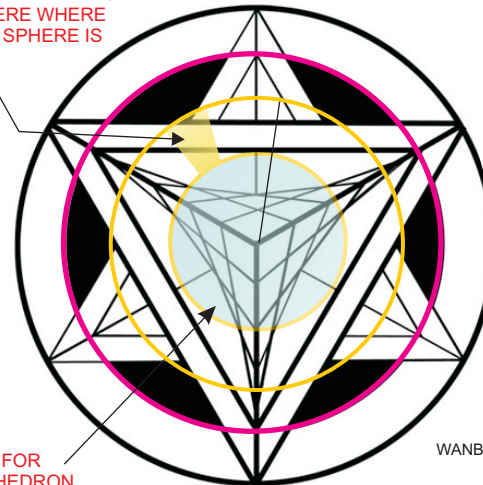

**RA\*STAR 2000 SPHERE with 6 NESTED STAR-TETRAs.**

(RA STARS AUGMENT RESH POLES)

THIS GEOMETRY HAS THE CENTRAL RA-STAR HELD WITHIN THE KOBOL SPHERE OF THE LARGER "CAPSTONE OF JERICHO" FIELD STAR-TETRA. THE INNER STAR FIELD CONTAINS THE FIRST SPINNING LOBE OF THE GOLDEN-RATIO SPIRAL FORMING THE MAIN RESHEL. THE LARGE CAPSTONE FIELD CONTAINS THE 2ND G-R LOBE COMING THROUGH THE VAU POLE. THIS RESONANCE IS IMPORTANT, CONTAINING A SACRED-GAP HARMONIC.

A FURTHER ASSUMPTION IS THAT THE ASHA-RA-EL (A LIVING SHIP) IS SUPPORTED BY THE BASIC STAR-TETRA FORM AS A "MEM-STAR" HAVING OPEN APICES... AS BREACHES.. FOR CONNECTION TO OTHER LINKED MEM-STARs. THESE WOULD BE THRESHOLDS AND BREACHES FOR THE 6 NESTED ASHA-RA-EL'S CONSTANT FLOW FROM THE CENTRAL SOURCE.

**RA-STAR USING A MEM-STAR HOLOGRAPHIC PROJECTION IN THE "CAPSTONE OF JERICHO."**

RA-STAR DESCRIBED.....<http://www.spiritmythos.org/TM/divine-fire/rastar.html>

MEM-STAR DESCRIBED... [http://www.spiritmythos.org/members/articles/memstar\\_merkabah.htm](http://www.spiritmythos.org/members/articles/memstar_merkabah.htm)

THIS IS A GOLDEN RATIO INNER SPHERE WHERE THE KOBOL SPHERE IS THE CORE.

KOBOL SPHERE FOR LARGER TETRAHEDRON

WANBOROUGH PLAIN, 22 JULY, 2012 FORMATION