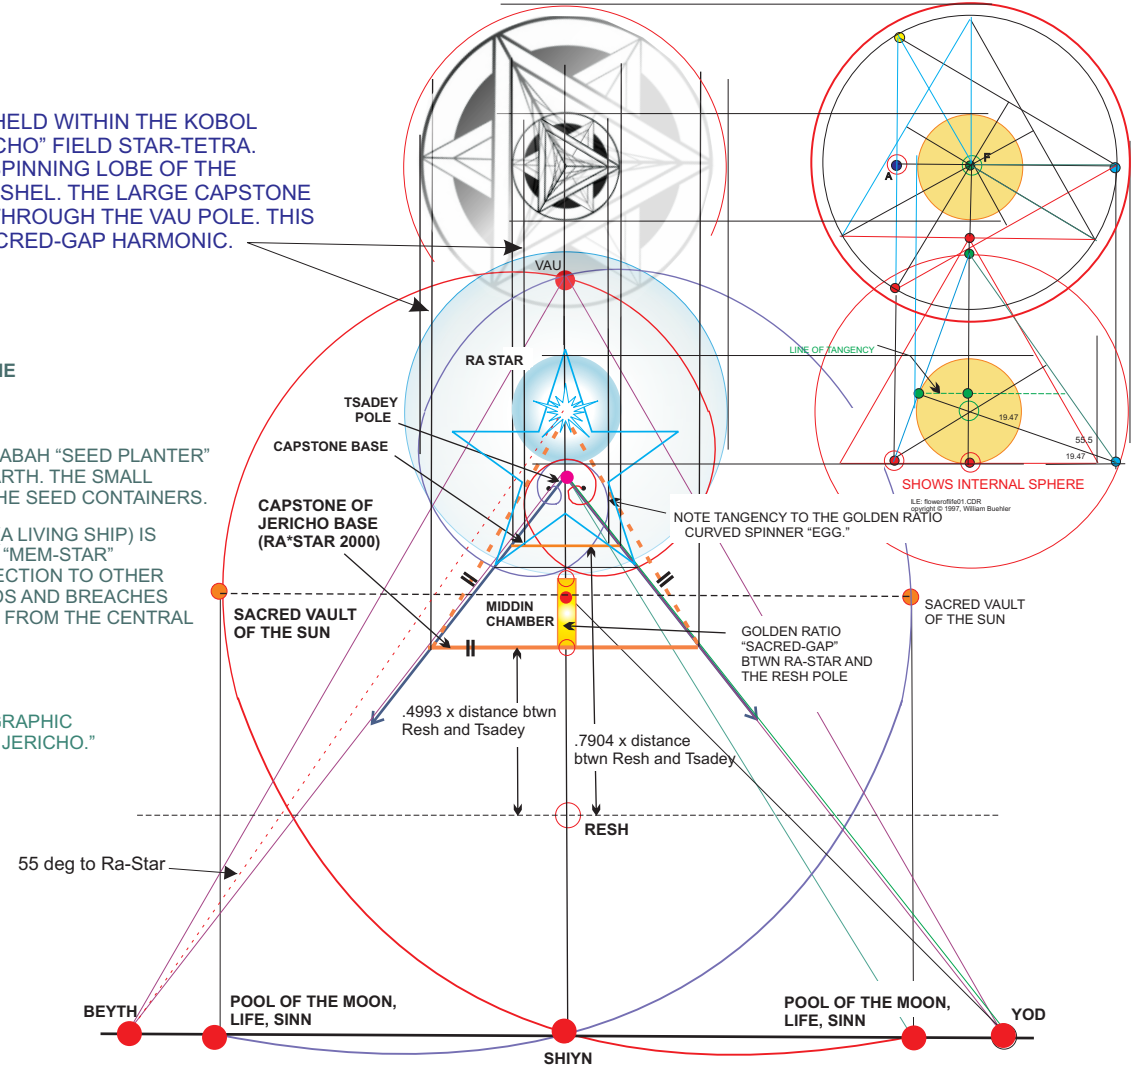

**RA\*STAR 2000 SPHERE with 6 NESTED STAR-TETRAs.**

(RA STARS AUGMENT RESH POLES)

THIS GEOMETRY HAS THE CENTRAL RA-STAR HELD WITHIN THE KOBOL SPHERE OF THE LARGER "CAPSTONE OF JERICHO" FIELD STAR-TETRA. THE INNER STAR FIELD CONTAINS THE FIRST SPINNING LOBE OF THE GOLDEN-RATIO SPIRAL FORMING THE MAIN RESHEL. THE LARGE CAPSTONE FIELD CONTAINS THE 2ND G-R LOBE COMING THROUGH THE VAU POLE. THIS RESONANCE IS IMPORTANT, CONTAINING A SACRED-GAP HARMONIC.

WAPPENBURY 15 AUGUST 2012 FORMATION

**6 NESTED STAR-TETRAHEDRONS WITHIN THE ASHA-RA-EL MERKABAH.**

ASSUMED TO BE A LOTUS LOCI "ASHA-RA-EL" MERKABAH "SEED PLANTER" VERSION FOR RE-GENESIS PATTERNING OF THE EARTH. THE SMALL SIDE-SPHERES WOULD BE "EBANIS" CARING FOR THE SEED CONTAINERS.

A FURTHER ASSUMPTION IS THAT THE ASHA-RA-EL (A LIVING SHIP) IS SUPPORTED BY THE BASIC STAR-TETRA FORM AS A "MEM-STAR" HAVING OPEN APICES... AS BREACHES.. FOR CONNECTION TO OTHER LINKED MEM-STARs. THESE WOULD BE THRESHOLDS AND BREACHES FOR THE 6 NESTED ASHA-RA-EL'S CONSTANT FLOW FROM THE CENTRAL SOURCE.

THIS IS A GOLDEN RATIO INNER SPHERE WHERE THE KOBOL SPHERE IS THE CORE.

KOBOL SPHERE FOR LARGER TETRAHEDRON

WANBOROUGH PLAIN, 22 JULY, 2012 FORMATION