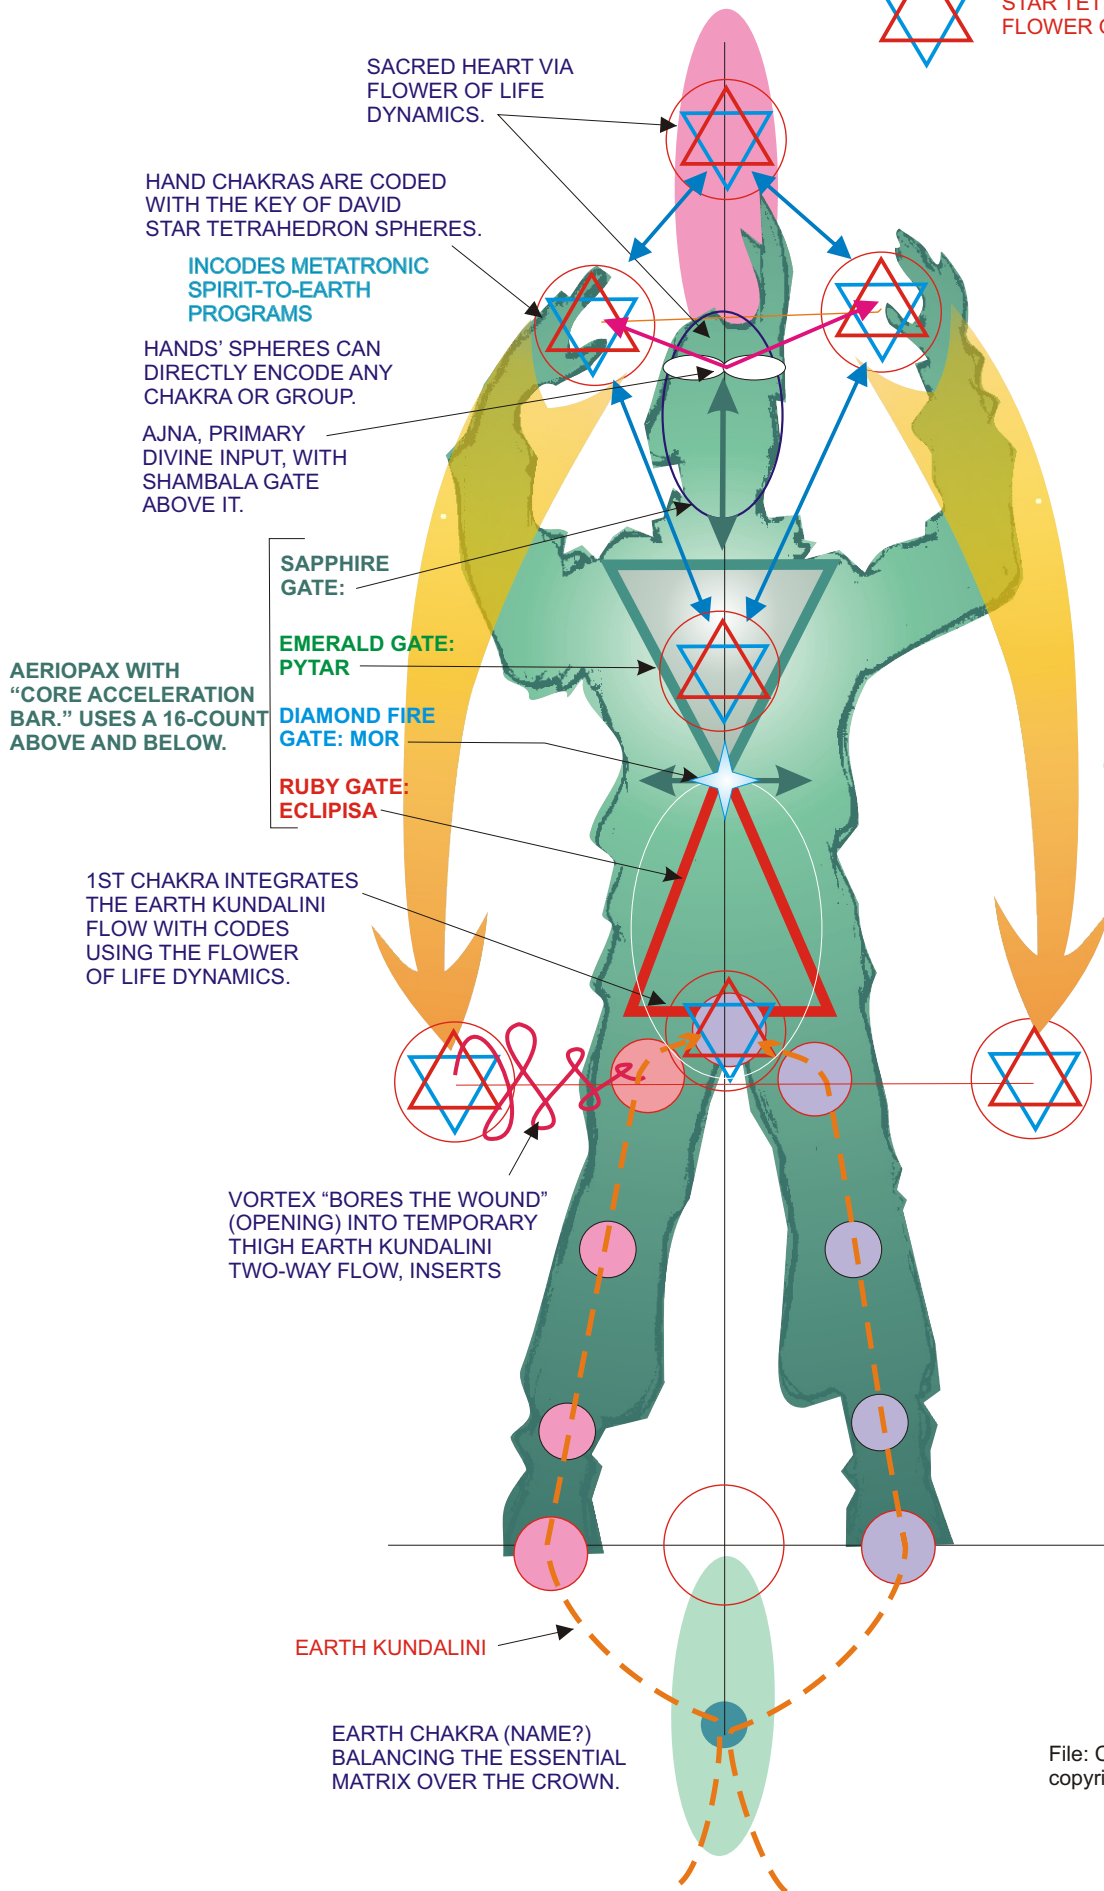

"THIGH WOUND" ARCHETYPE

SACRED HEART HARMONIC

KEY OF DAVID
STAR TETRAHEDRON
FLOWER OF LIFE

COUNT BREATHS, START ABOVE AND MOVE DOWN, THEN REVERSE.