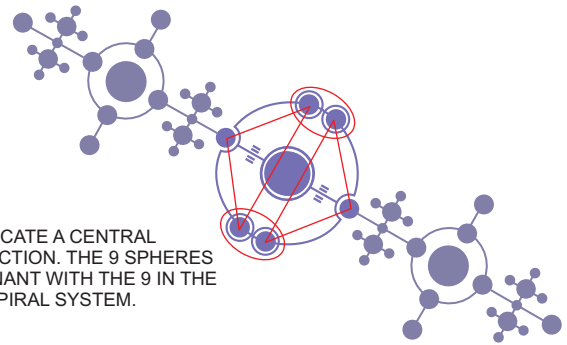

ALL CENTRAL SUNS, MAZURIEL IN THE CENTER: CENTRAL SUN OF ALL CENTRAL SUNS. SACRED HEART (MANIFEST). ARCHETYPAL 6 SPIRALS.

BAR-EN FORMATION, A UNIVERSAL CONNECTOR AND PROCESSOR. FILLS ALL SPACE.

FROM AN IMAGE BY JOHN MONTGOMERY, 2009