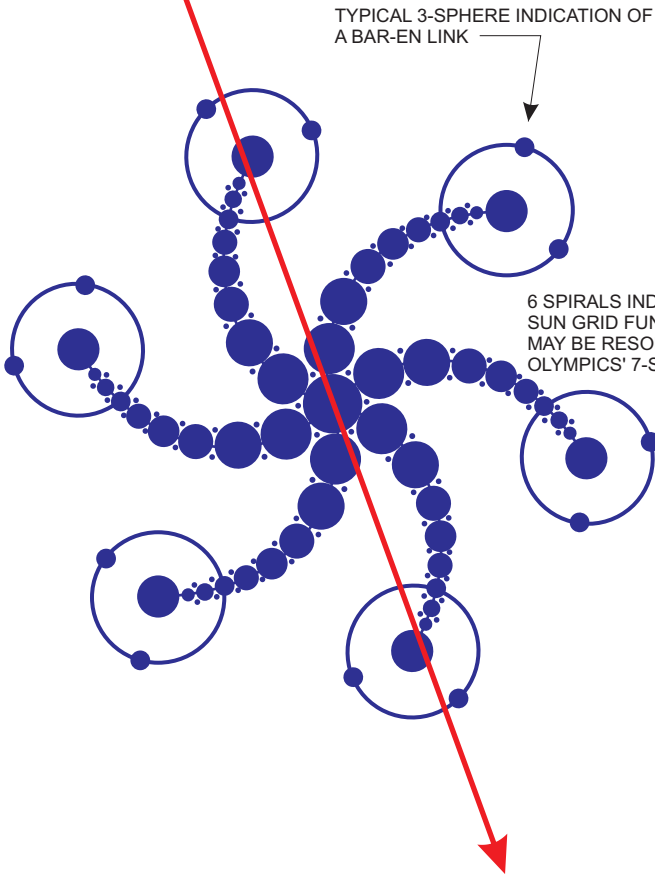

ALL CENTRAL SUNS, MAZURIEL IN THE CENTER: CENTRAL SUN OF ALL CENTRAL SUNS. SACRED HEART (MANIFEST). ARCHETYPAL 6 SPIRALS.

BAR-EN FORMATION, A UNIVERSAL CONNECTOR AND PROCESSOR. FILLS ALL SPACE.

FROM AN IMAGE BY JOHN MONTGOMERY, 2009