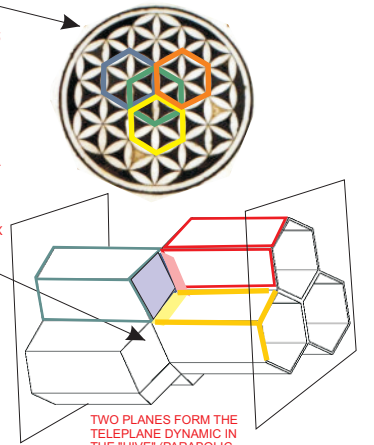

FOUR SYSTEMS ABOVE AND BELOW HAVE 14 DEGREE OFFSETS. THESE ARE SELAH-SECTORS AS SPINNERS WITHIN THE FIELD.

SPINNER FORMS CUPS, TELEDISKS

THE MERKABAH "COCOON" IS FORMED BY THE 6TH NODE STATE AND ENERGETIC FIELD. IN EFFECT THE COCOON IS THE BASIC 6TH POLE CENTERING A VARYING NUMBER OF SYSTEMS OF 5 NODES TYPICAL IN THE PLATINUM RAY FORMAT.

PLATINUM RAY "5-6" DYNAMIC IN ANY NUMBER OF SYSTEMS IN THE BASIC CONE. THE REFERENCE-CONE CAN BE CLONED TO FORM ANY NUMBER OF PROCESSING CONES WITH ONE APEX

THE "HORIZON OF THOTH" CONTAINS THE HONEYCOMB DYNAMIC WHERE THE INTRICATE RHOMBIC SYSTEMS CAN PROCESS THE HUGE LOADS FROM THE MERKABAH'S ACTONS.

Opposing layers of honeycomb cells fit together.

CENTRAL RHOMBUS "OVERLAP" EFFECT IN THE CENTER PRODUCES THE "FLOWER OF LIFE" IN THE TWO HONEYCOMB PLANES OR "TELEPLANE."

CENTRAL LAYER OF RHOMBIC UNITS: EACH RHOMBUS IS THOUGHT TO BE AN EYE OF RA GATE/PILLAR SYSTEM.

THIS "OVERLAPPING" EFFECT INTERFACES AND UNIFIES THE COMPLEMENTARY PLANES HEX CELLS.

"WEAVER" PROCESSED PROGRAMS READY FOR INSTALLATION, ETC.

SAME SYSTEM USED ABOVE, WITH THE MOTHER SHIP AND WEAVER.

EHYE ASHER EHYE: I AM THAT I AM: I AM A GROVE OF 10 TREES I AM ...COSMOS ...