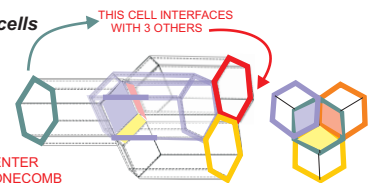

THE HUMAN CONTAINED WITHIN THE PLATINUM RAY MERKABAH ("COCOON") WHERE THE SPECIAL FOCI (RED DOTS IN THE HUMAN FIELD). ALSO THE SYSTEM MIGHT BE BETTER PROCESSED BY CHANGING THE FIELD OVER THE HEAD, MANAGED BY THE "CROWNS" THERE AND 3 HEAD-BANDS. THIS AUGMENTED SYSTEM IS STILL BEING STUDIED AND USED.

FOUR SYSTEMS ABOVE AND BELOW HAVE 14 DEGREE OFFSETS. THESE ARE SELAH-SECTORS AS SPINNERS WITHIN THE FIELD.

SPINNER FORMS CUPS, TELEDISKS

THE MERKABAH "COCOON" IS FORMED BY THE 6TH NODE STATE AND ENERGETIC FIELD. IN EFFECT THE COCOON IS THE BASIC 6TH POLE CENTERING A VARYING NUMBER OF SYSTEMS OF 5 NODES TYPICAL IN THE PLATINUM RAY FORMAT.

PLATINUM RAY "5-6" DYNAMIC IN ANY NUMBER OF SYSTEMS IN THE BASIC CONE. THE REFERENCE-CONE CAN BE CLONED TO FORM ANY NUMBER OF PROCESSING CONES WITH ONE APEX

THE "HORIZON OF THOTH" CONTAINS THE HONEYCOMB DYNAMIC WHERE THE INTRICATE RHOMBIC SYSTEMS CAN PROCESS THE HUGE LOADS FROM THE MERKABAH'S ACTONS.

Opposing layers of honeycomb cells fit together.

CENTRAL RHOMBUS "OVERLAP" EFFECT IN THE CENTER PRODUCES THE "FLOWER OF LIFE" IN THE TWO HONEYCOMB PLANES OR "TELEPLANE."

CENTRAL LAYER OF RHOMBIC UNITS: EACH RHOMBUS IS THOUGHT TO BE AN EYE OF RA GATE/PILLAR SYSTEM.