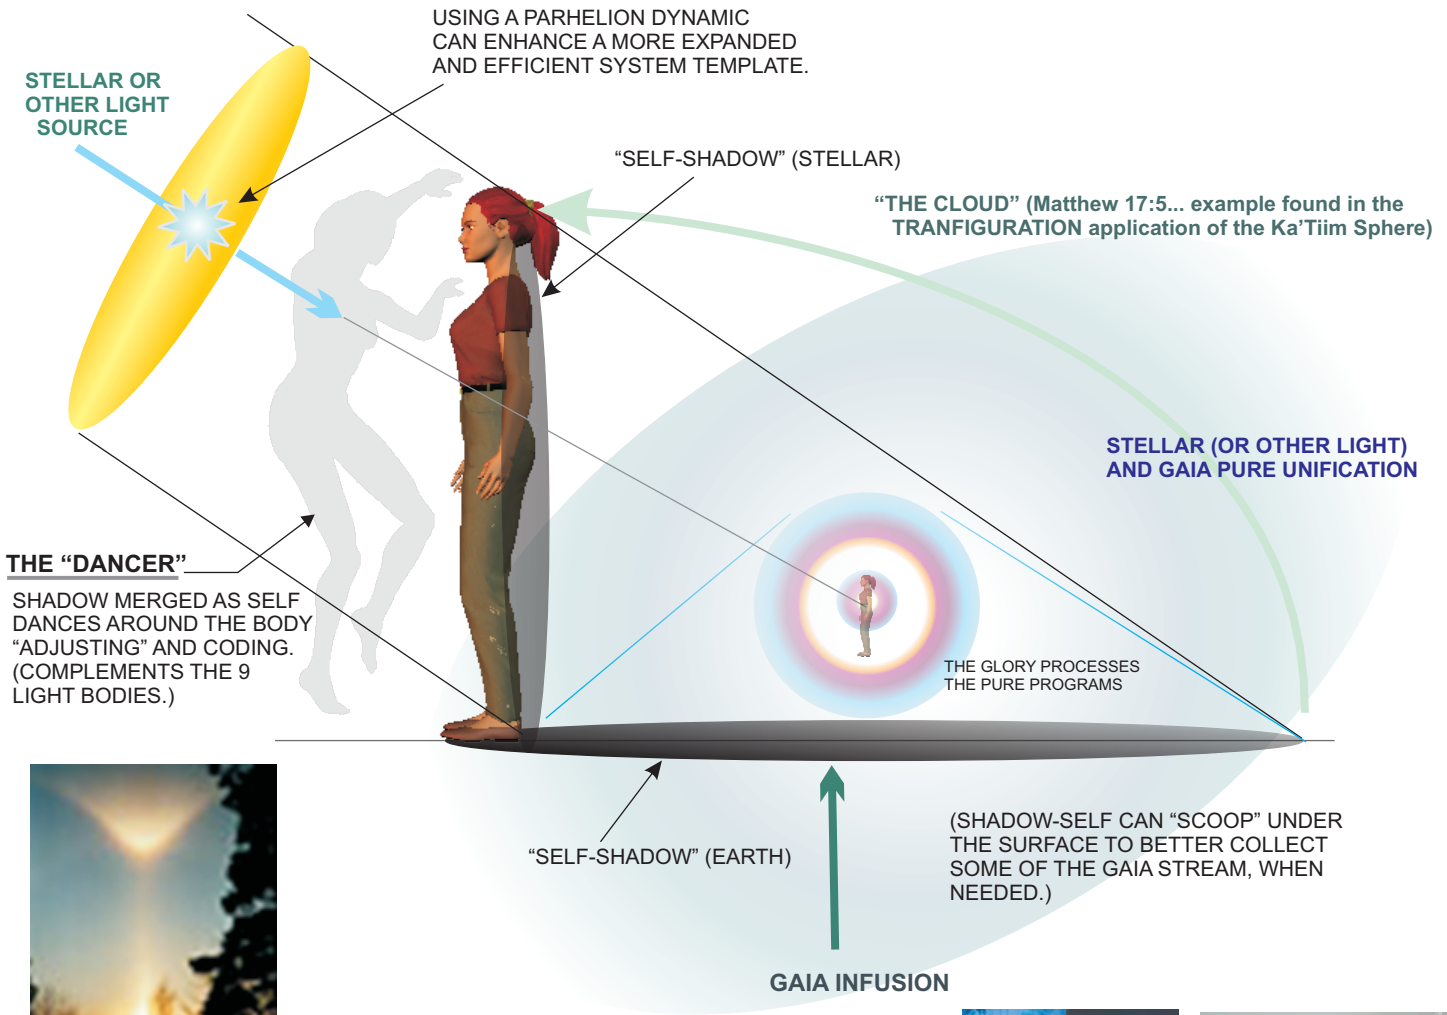

**THE "SHADOW-SELF" IS A LIVING PURE, SELAH FOUNDATIONAL PLANE THAT IS SENTIENT AND BECOMES "THE DANCER."**

PARHELION DYNAMIC CODIFIES THE STELLAR INPUT VIA THE SOLAR AND LUNAR SHEATHS. GROUP CAN PROGRAM A PARHELION AS NEEDED, WITH EXTRA "DRAGON EYES." 22 AND 44 DEG REFRACTION IS TYPICAL.

**"THE GLORY"**