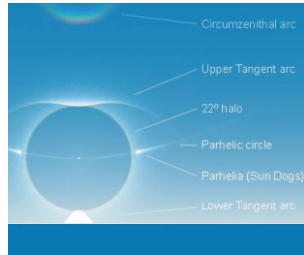

**THE "SHADOW-SELF" IS A LIVING PURE, SELAH FOUNDATIONAL PLANE THAT IS SENTIENT AND BECOMES "THE DANCER."**

PARHELION DYNAMIC CODIFIES THE STELLAR INPUT VIA THE SOLAR AND LUNAR SHEATHS. GROUP CAN PROGRAM A PARHELION AS NEEDED, WITH EXTRA "DRAGON EYES." 22 AND 44 DEG REFRACTION IS TYPICAL.

**"THE GLORY"**