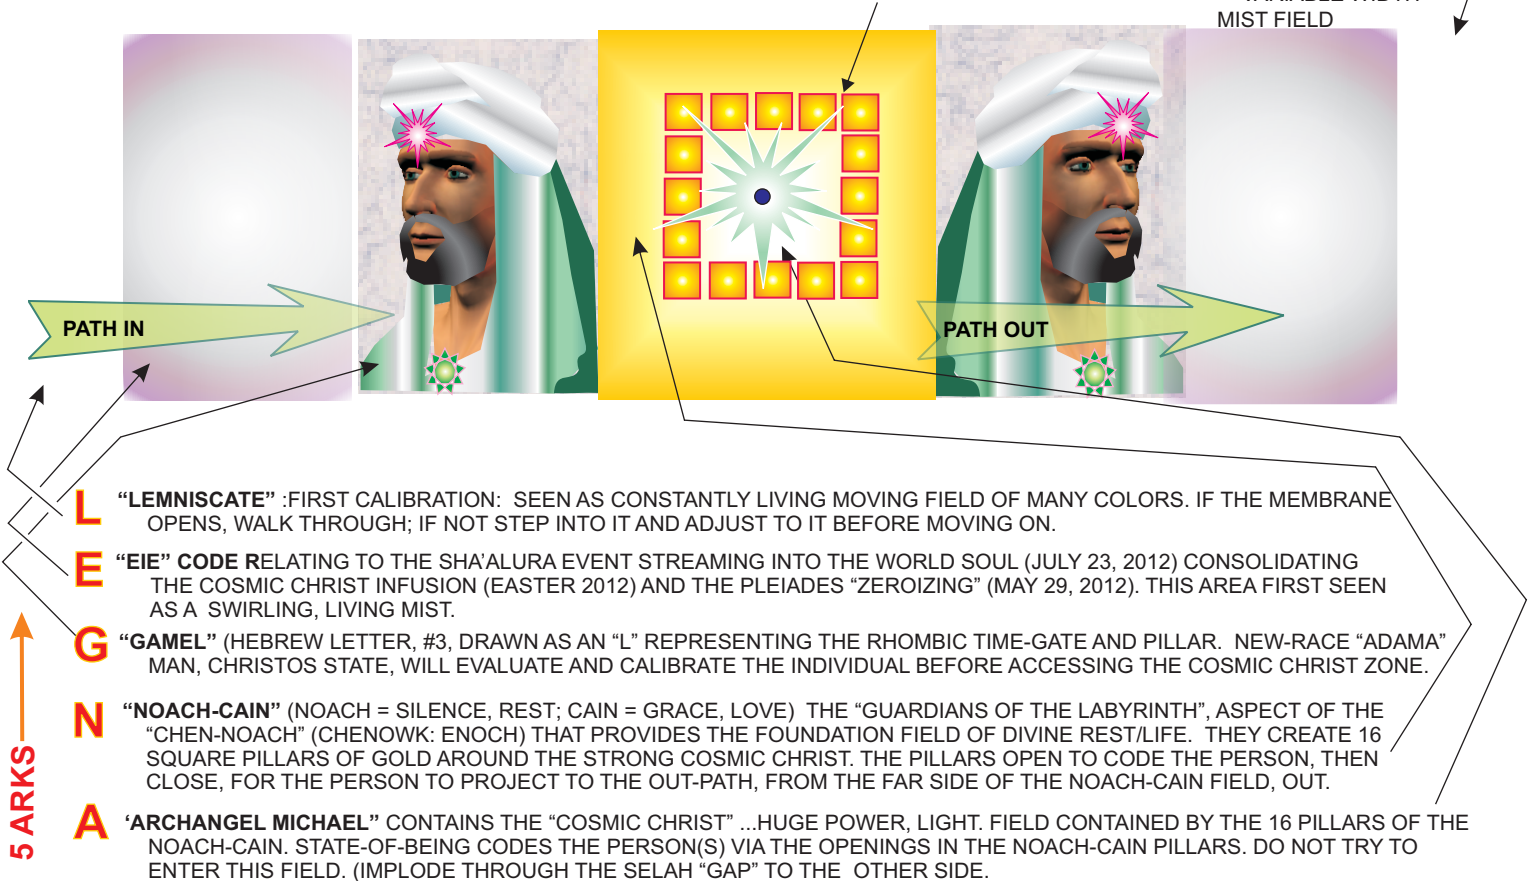

“SEK’KORE’BHET” ARK

This Ark operates within the VAULT OF SION at the “core” of the TELOS.AARKHARA. Five Sekhmet systems define and operate the circuitry between the 5 Arks. The Sekhmet systems can be seen as the Seraphimic Angels on the Biblical Ark of An. So what is occurring here is a combined movement of the Sekhmet Power and the Seraphim...MERGING (morphing) into a Sekhmet-Seriphim “Creature” (systemic in nature). More can be explored on this system in a future session. The NAME given for the 5-ark matrix is SEK’KORE’BHET (SKB). Suggest the Elesium review all info on the TELOS.AARKHARA.

SEK: Instrument of power discharge (like a battery or even a musical instrument - something that gives off vibrations)

KORE: Vault, Chasm, Void, Mystery (essentially female polarity)

BHET: a continuum or path, sacred cord, umbilical cord, coherent light ray (laser)

THIS IS A SECTION OR “PATH” THROUGH 5 CUBIC ARKS CONCENTRICALLY NESTED IN 5 “SECTIONS” REPRESENTING 5 STATES OF BEING AND ENERGETIC FIELDS. EACH ARK IS PLATINUM WITH A CARNELIAN LETTER, ONE LETTER ON EACH.

THE LETTERS ON THE ARKS ARE “A - N - G - E - L” **16 SQUARE GOLDEN PILLARS; REMAIN OUTSIDE OF THE PILLARS.**

MEMBRANE,
VARIABLE WIDTH
MIST FIELD

THE “EIE” MEANS “I AM THAT I AM” – EYE.AM.EYE.AM (THE “i” HERE EXPRESSES THE “IAM” - THUS “i” AND EYE.AM.EYE.AM IS A PULSE – A SOUND – A RHYTHM. IT IS EMITTED BY EVERY LIVING CREATURE THAT HAS A SELF-IDENTITY...ALL HIGHER MAMMALS. EVEN THOUGH HUMANS CONTAIN THE SEAL OF THE I AM AND OTHER MAMMALS DO NOT (THE EXCEPTION BEING CETACEANS WHO HAVE THEIR OWN VERSION OF THIS SEAL), SUCH MAMMALS AS APES ELEPHANTS, FELINES, WOLVES, DOGS, ETC HAVE A RESONANCE WITH THE EAEA FIELD, AND THUS SO LONG AS HUMANS ARE SHARING THEIR WORLD AND EMITTING THAT FIELD, SO THEY HAVE A RESPONSE TO IT AND ARE THUS INCLUDED PERIPHERALLY WITHIN IT.

TELOS.AARKHARA: Capstone on the 'Eye of Ra' Guarded by the Lion-Headed Sun Lords of Sirius

The Telos.Aarkhara is a repository of the Light Mathermatic harmonics for the hierarchical plan of earth and it's cosmic reality, which is positioned on the tele-plane linking various realities related to Earth's "scroll" or spiritual time line (progression). It forms synergetic connections between various key energy points on the earth. The Telos.Aarkhara is the 'capstone' over the Universal Tear exposing the 'Eye of Ra'.