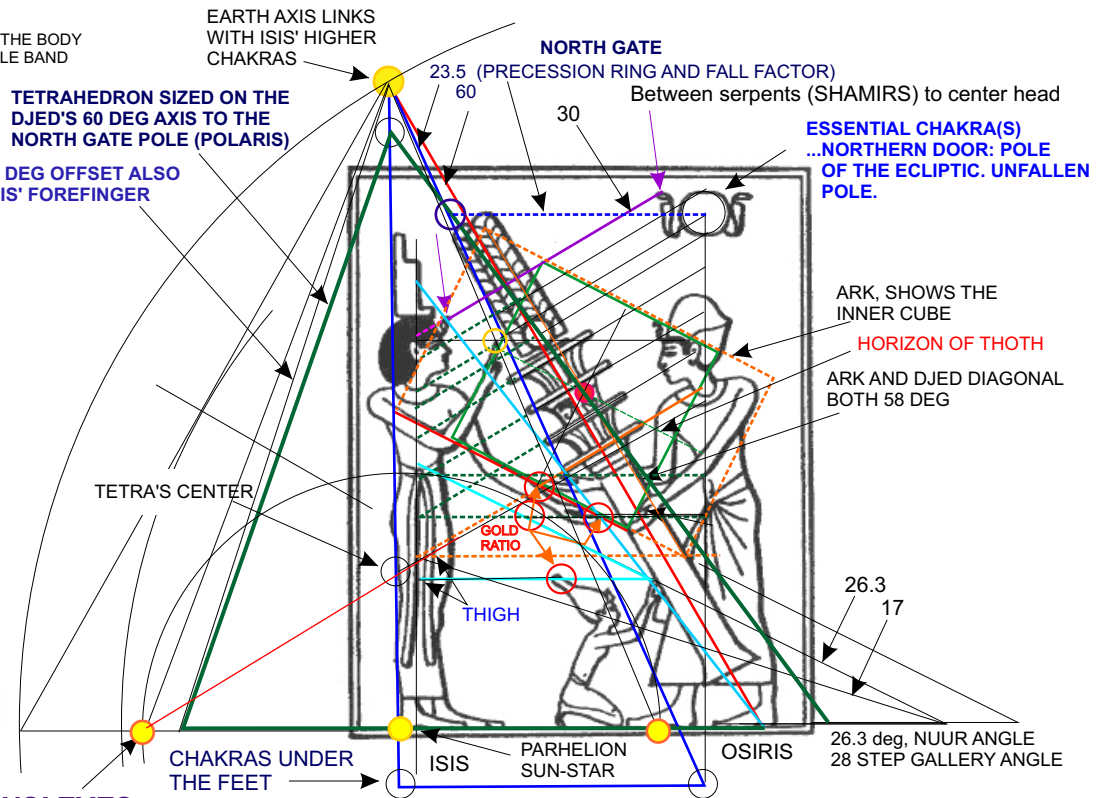

## THE DJED IS A FORM OF SHAMIR

THE SHAMIR IS A DIVINE AMPLIFYING FIELD AROUND THE BODY OR OTHER LIVING SYSTEM. THE EYE(S) IN THE MIDDLE BAND IS ITS MAIN CREATION SYSTEM.

OSIRIS (ORION) USES THE DJED TO CODE THE ARK VIA THE DJED'S LEFT EYE (ARK ATOMA CENTER). DJED CALIBRATES OSIRIS' AND ISIS' CHAKRA COMBINATIONS.

ISIS AND OSIRIS CHAKRAS LINK IDENTICALLY BUT THE DJED LINKS OSIRIS' HIGHER CHAKRAS TO ISIS' MULTI LEVEL GENERATIVE SYSTEMS INCLUDING THE THIGH. ISIS SUPPORT THE BOTTOM OF THE ARK CREATED BETWEEN THEM, WITH HER LEFT HAND WHICH IS ALSO LINKING OSIRIS' LEFT HAND AND UNFALLEN SCROTUM (UNFALLEN STAR "SEKHET" IN ORION'S BELT). OSIRIS' LEFT HAND SUPPORTS THE ARK'S INTERNAL CUBE (HAND SPANS THE DJED). THIS GENERATION AXIS BETWEEN SEXUAL ORGANS HAS ITS DIVINE "SEEDING" AT THE GOLDEN RATIO POINT ...ISIS' FINGER-TIPS. THE OPPOSITE GENERATION FLOW FROM OSIRIS TO ISIS' WOMB (2ND CHAKRA) HAS THE GOLDEN RATIO POINT AT HIS FINGER-TIPS.

HORUS (NEW RACE: KADMON) BORN IN THE ARK HAS HIS CROWN (UPPER CHAKRAS) PEAK IN THE GOLDEN RATIO POINT OF THE "THIGH" LINK RELATING TO THE ARK GENERATION PLANE BETWEEN ISIS AND OSIRIS. THIS PLANE RELATES TO THE VAULT (GREAT NEBULA) OF ORION IN THE CELESTIAL PARALLEL. HORUS IS APPARENTLY REGENERATING THE UNFALLEN OSIRIS PENIS. (METATRONIC PROCREATION INVOLVES NON-PHYSICAL INTERCOURSE; THE ARK SEEMS TO BE THE SYSTEM FACILITATING CONCEPTION AND GESTATION AS WELL AS CHARGING THE DJED.)

THE TETRAHEDRON'S CENTER IS ALSO THE CENTER OF THE UNSEEN (MALE) TETRA IN THE STAR-TETRA "TETRATRYON" CREATION FUNCTION. THIS CENTER IS PART OF THE ISIS THIGH MATRIX.

<http://www.atoptics.co.uk/halo/circ1.htm>