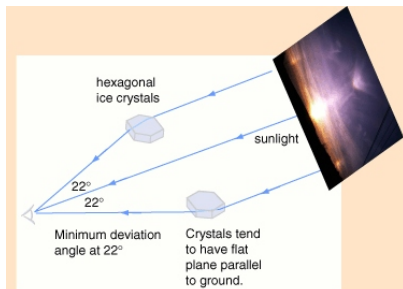

<http://www.atoptics.co.uk/halo/circ1.htm>