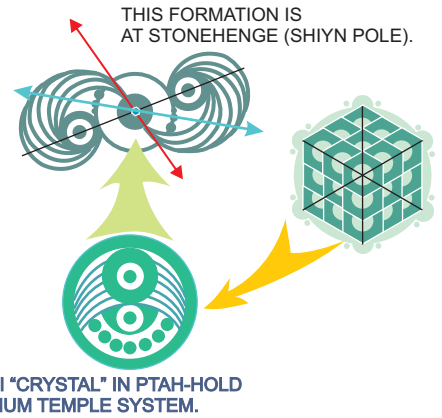

NEW ARK EXPANSION

NOTE 5 CONCENTRIC CUBES, SAME IN THE NEW ARK UNIT.