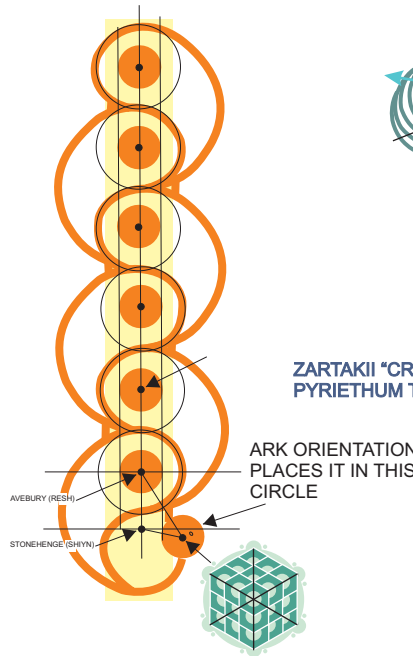

NEW ARK EXPANSION

NOTE 5 CONCENTRIC CUBES, SAME IN THE NEW ARK UNIT.