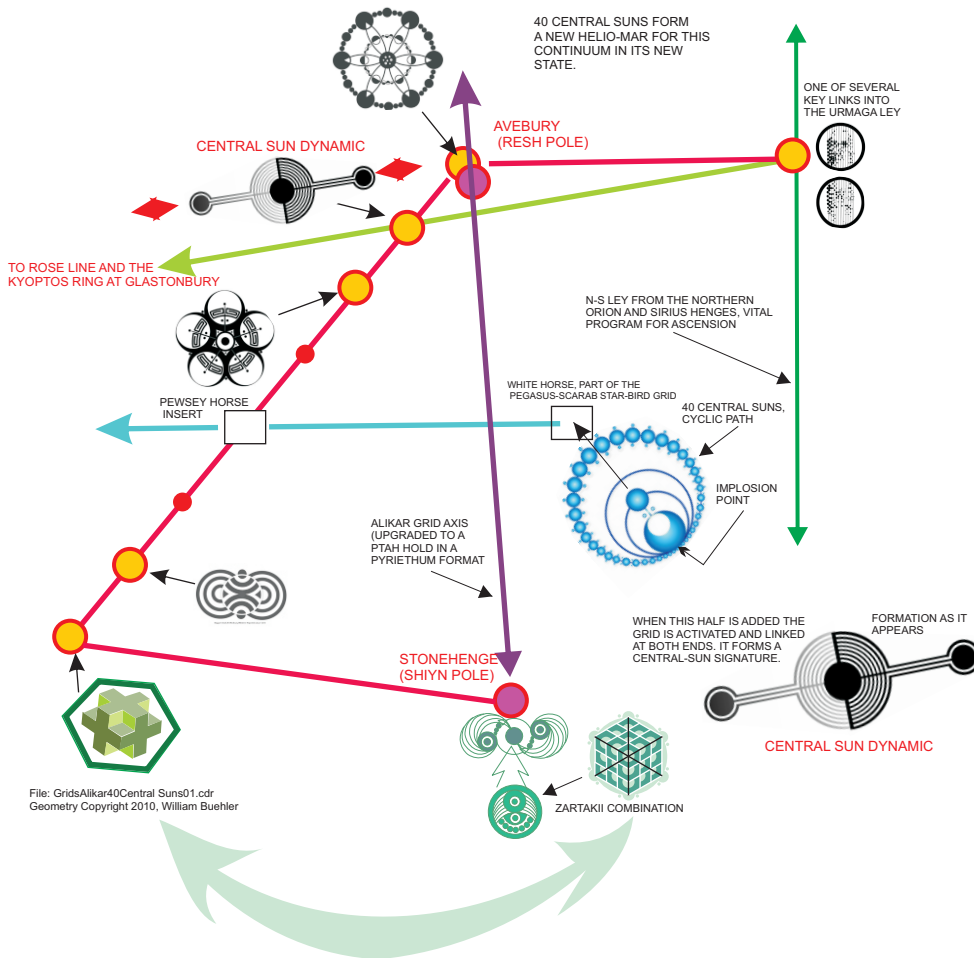

NEW ARK EXPANSION

NOTE 5 CONCENTRIC CUBES, SAME IN THE NEW ARK UNIT.